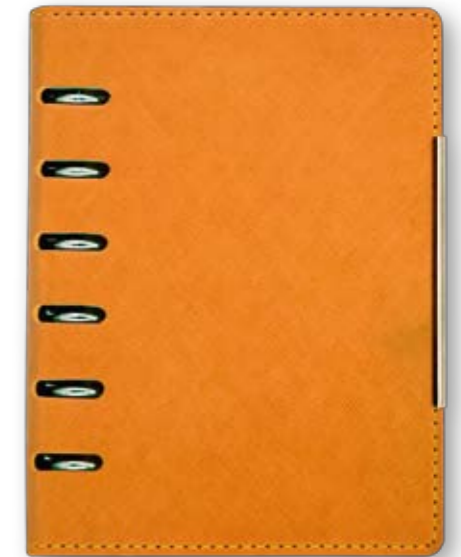

PACKING

Weight/box: 8 kg
Size/box: 440x275x195 mm