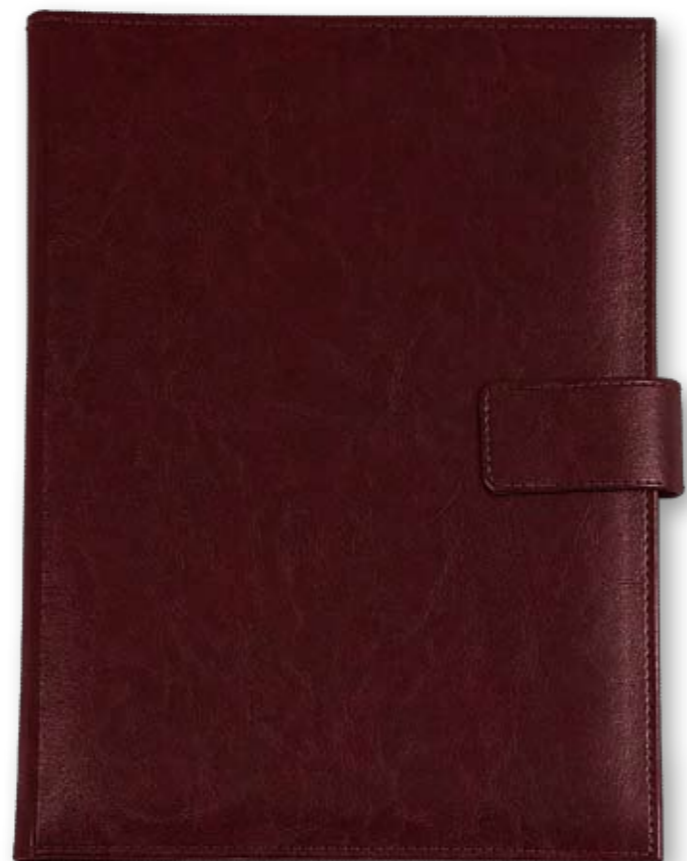

Plated mechanism

PACKING: LUX

Black box

PACKING

Weight/box: 8 kg

Size/box: 480×325×195 mm

NOVASKIN 102.306

AGENDA WITH MECHANISM A5