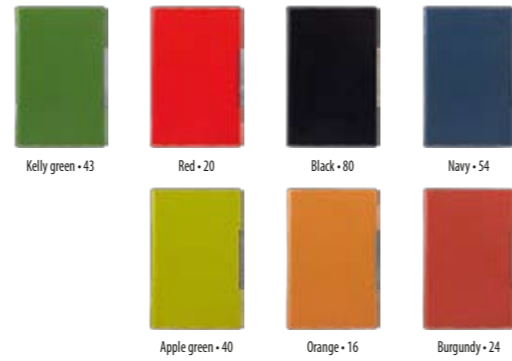

ALICANTE 101.806

NOTES WITH PLACE FOR PEN A5

BLOCK: EURO 5

Dimension of the block: 130x207 mm

Paper: chamois 80 g/m²

244 pages

COVER: ALICANTE

Dimension of the cover: 140x214 mm

Material: artificial leather, thermo reactive

Stitched cover

Decorative clip

PACKING: LUX

Black envelope

PACKING

Weight/box: 11 kg
Size/box: 470x220x235 mm

SCREEN PRINTING

LASER

EMBOSSING

FOIL STAMPING

*Item is without pen

ALICANTE 101.202

DIARY 2026

BLOCK: EURO 4

Dimension of the block: 190x265 mm

Paper: chamois 80 g/m²

224 pages

Map of Europe on 8 pages

COVER: ALICANTE

Dimension of the cover: 200x275 mm

Material: artificial leather, thermo reactive

Stitched cover

Decorative clip

PACKING: LUX

Black envelope

PACKING

Weight/box: 10 kg
Size/box: 410x280x175 mm

SCREEN PRINTING

LASER

EMBOSSING

FOIL STAMPING