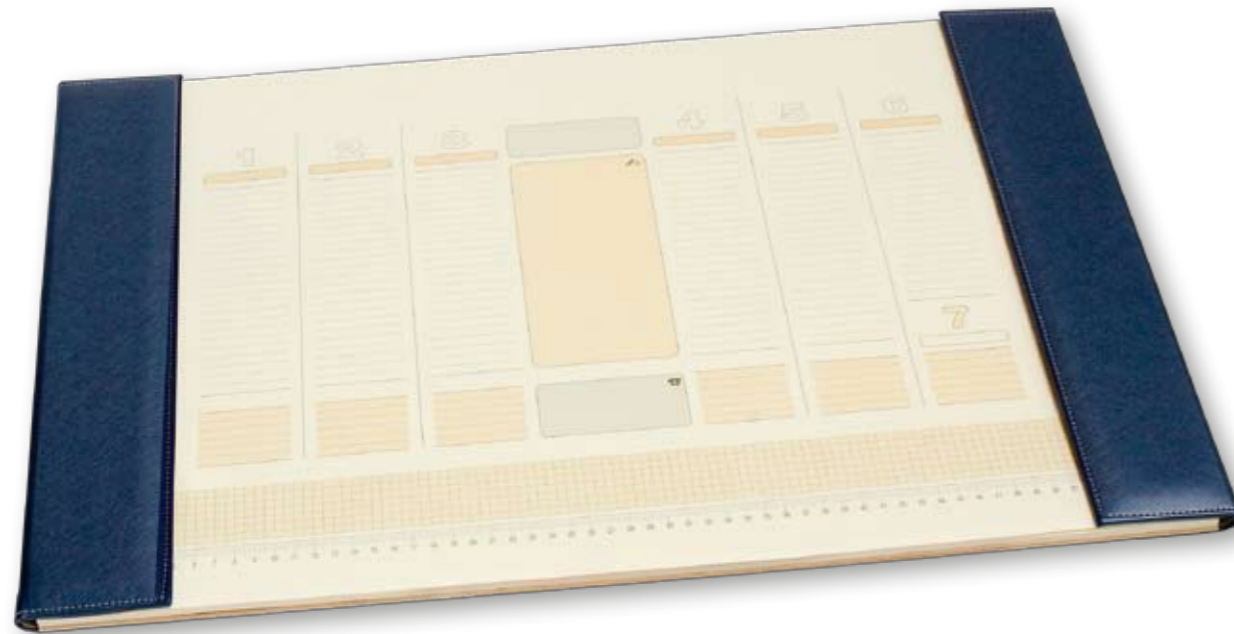

ALICANTE 101.010

TABLE MAP

BLOCK: V

Dimension of the block: 550x370 mm
Paper: chamois 80 g/m²
70 sheets

COVER: ALICANTE

Dimension of the cover: 560x380 mm
Material: artificial leather, thermo reactive
Stitched cover

PACKING

1