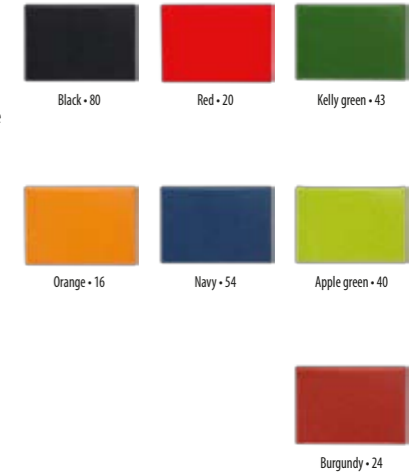

ODESA

ODESA 128.876

NOTES WITH MAGNET FLAP A5

BLOCK: EURO 6

Notes A5 with place for pen
Dimension of the block: 125x205 mm
Paper: chamois 80 g/m²
250 pages

COVER: ODESA

Dimension of the cover: 140x210 mm
Material: artificial leather, thermo reactive
Magnet flap
Decorative clip
Stitched cover
PACKING: LUX
Black box