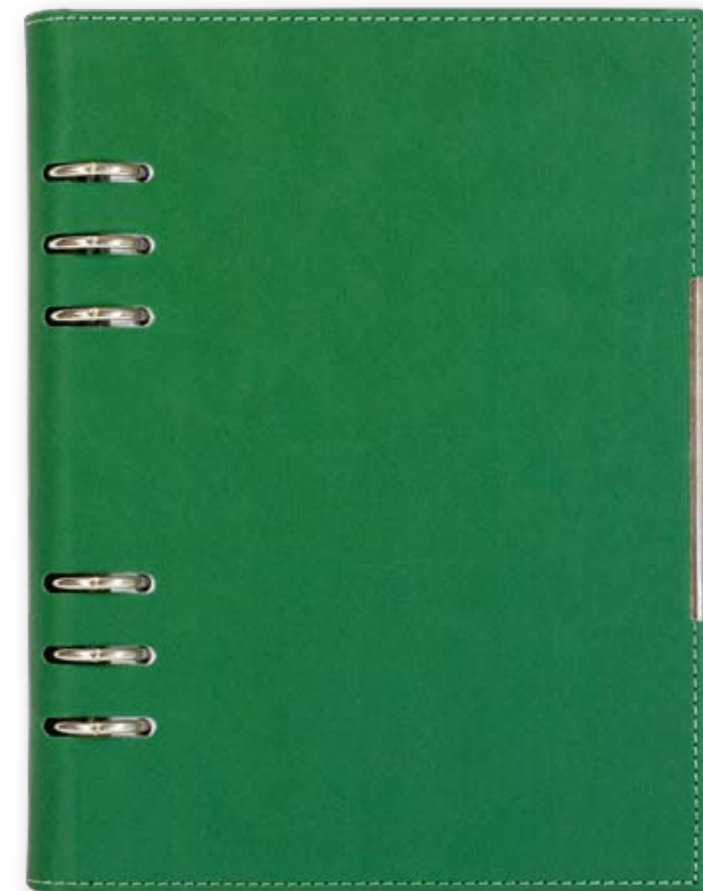

ODESA 128.306

AGENDA WITH MECHANISM 2027

BLOCK: EURO 4

Dimension of the block: 175x252 mm

Paper: chamois 80 g/m²

290 pages

COVER: ODESA

Dimension of the cover: 205x272 mm

Material: artificial leather, thermo reactive

Nickel mechanism

Inside 2 pockets on cover

Decorative clip

PACKING: LUX

Black box

PACKING

Weight/box: 9,5 kg

Size/box: 290x390x215 mm

SCREEN PRINTING

LASER

EMBOSSING

FOIL STAMPING

ODESA 128.307

AGENDA WITH MECHANISM A5

BLOCK: EURO 4

Dimension of the block: 145x210 mm

Paper: chamois 80 g/m²

290 pages

COVER: ODESA

Dimension of the cover: 180x232 mm

Material: artificial leather, thermo reactive

Stitched cover

Inside 2 pockets on cover

Nickel mechanism

Decorative clip

PACKING: LUX

Black box

PACKING

Weight/box: 7,2 kg

Size/box: 380x250x220 mm

SCREEN PRINTING

LASER

EMBOSSING

FOIL STAMPING