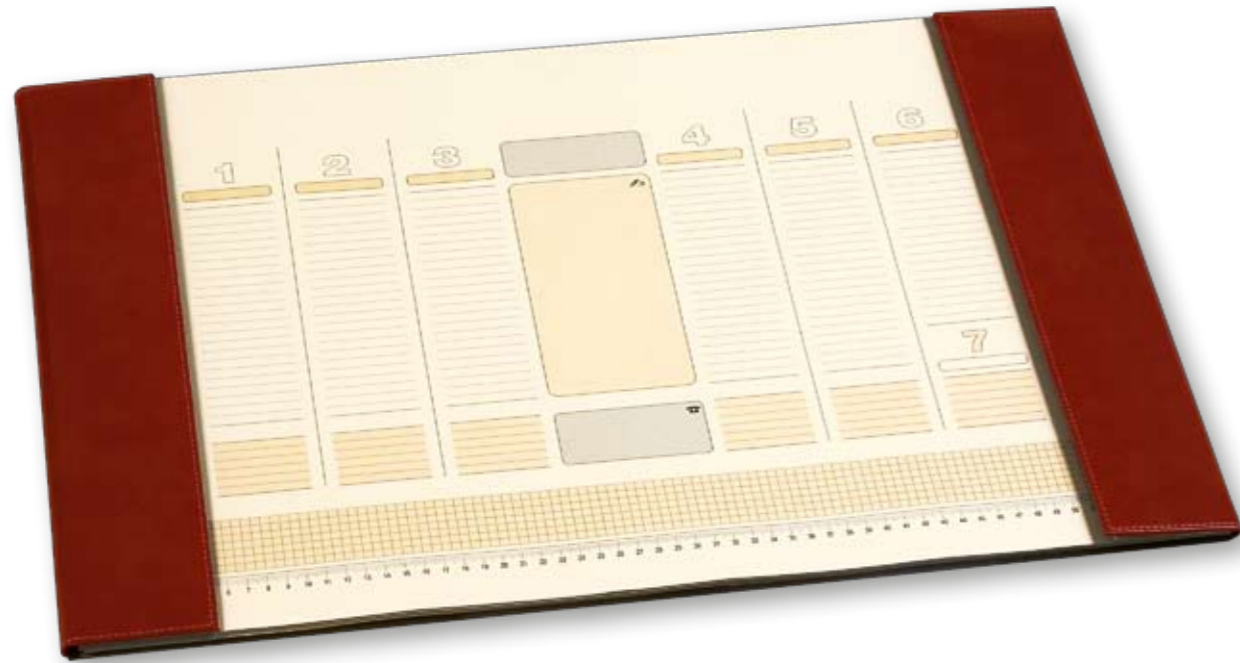

NOVASKIN 102.010

TABLE MAP

BLOCK: EURO 9

Dimension of the block: 550x370 mm

Paper: chamois 80 g/m²

70 sheets

COVER: NOVASKIN

Dimension of the cover: 560x380 mm

Material: artificial leather, thermo reactive

Stitched cover

PACKING

1