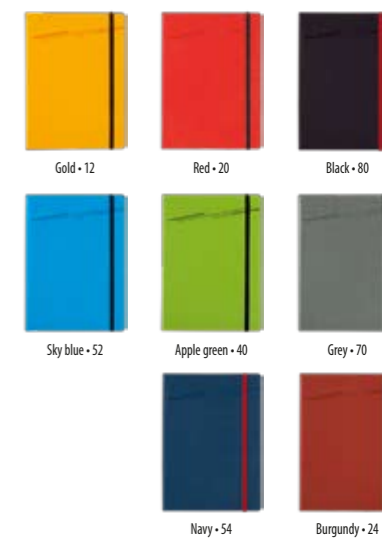

PACKING

Weight/box: 9,3 kg

Size/box: 360x265x180 mm

SCREEN PRINTING

LASER

EMBOSSING

FOIL STAMPING