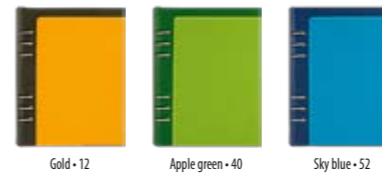

PACKING

Weight/box: 7,2 kg

Size/box: 380x250x220 mm