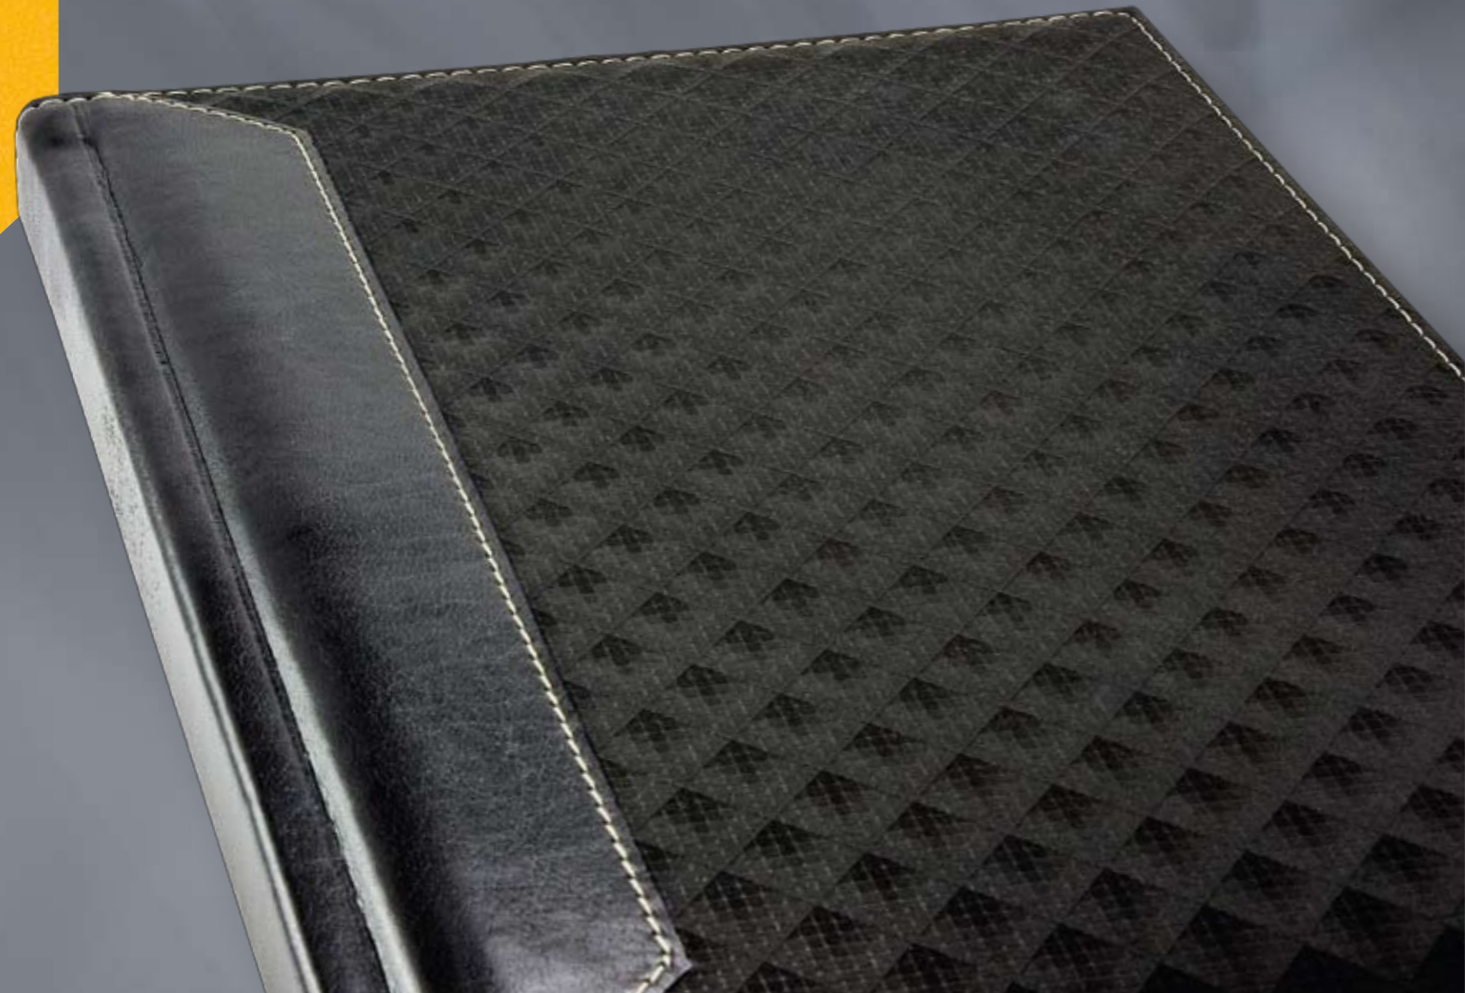

Weight/box: 7 kg
Size/box: 360x255x175 mm

Red - 20 Black - 80 Kelly green - 43 Navy - 54

SCREEN PRINTING LASER EMBOSSING FOIL STAMPING

DIAMOND

DIAMOND 107.856

MAGNET FLAP A5

BLOCK: EURO 6

Dimension of the block: 145x205 mm