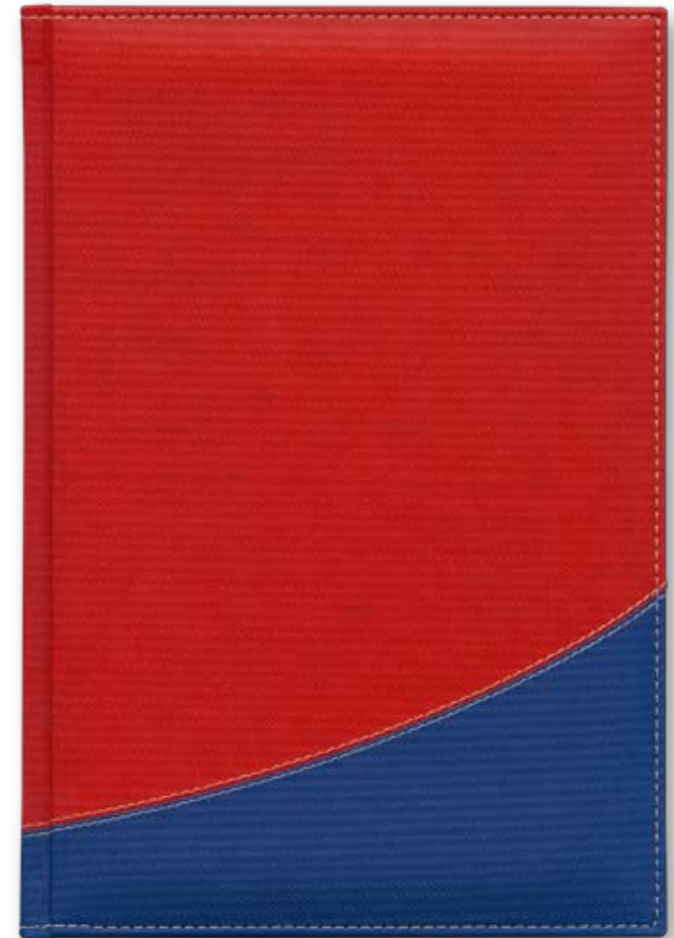

LINE 104.307

AGENDA WITH MECHANISM A5
BLOCK: EURO 4
Dimension of the block: 145x210 mm
Paper: chamois 80 g/m²
290 pages
COVER: LINE
Dimension of the cover: 180x235 mm
Material: artificial leather, thermo reactive
Stitched cover
Inside 2 pockets on cover
Nickel mechanism
PACKING: LUX
Black box

PACKING

LINE 104.308

AGENDA WITH MECHANISM B6
BLOCK: EURO 4
Dimension of the block: 105x165 mm
Paper: chamois 80 g/m²
230 pages
COVER: LINE
Dimension of the cover: 130x185 mm
Material: artificial leather, thermo reactive
Stitched cover
Inside 2 pockets on cover
Nickel mechanism
PACKING: LUX
Black box

PACKING

LINE 104.309

AGENDA WITH MECHANISM A6
BLOCK: EURO 4
Dimension of the block: 85x125 mm
Paper: chamois 80 g/m²
190 pages
COVER: LINE
Dimension of the cover: 110x145 mm
Material: artificial leather, thermo reactive
Stitched cover
Inside pocket on cover
Nickel mechanism
PACKING: LUX
Black box

PACKING

LINE 104.204

DIARY B5
BLOCK: EURO 4
Dimension of the block: 165x235 mm
Paper: chamois 80 g/m²
224 pages
Map of Europe on 16 pages
COVER: LINE
Dimension of the cover: 175x245 mm
Material: artificial leather, thermo reactive
Stitched cover
PACKING: LUX
Black envelope

PACKING