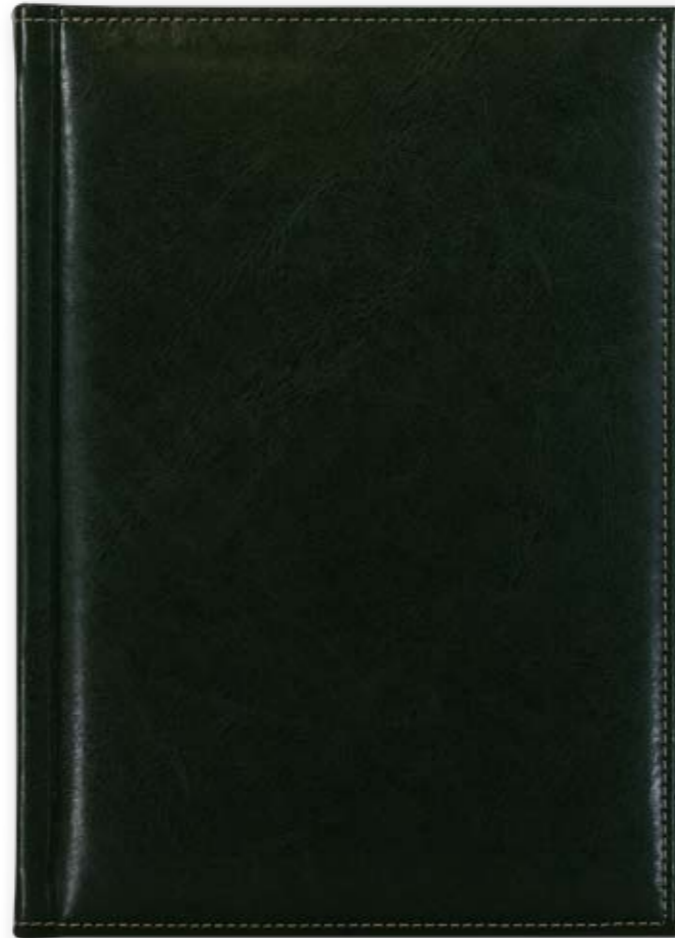

PACKING

Weight/box: 7 kg
Size/box: 360x255x175 mm