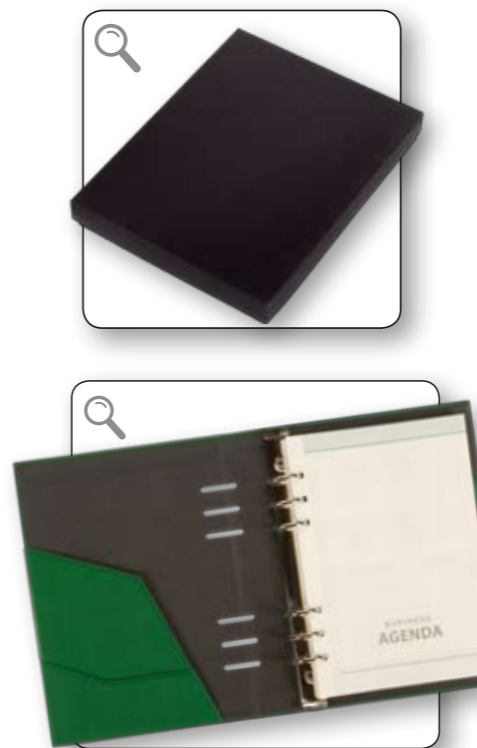

PACKING

Weight/box: 7,2 kg

Size/box: 380x250x220 mm