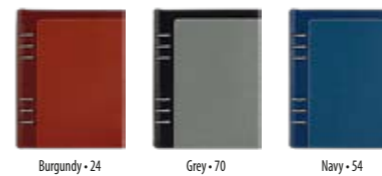

PACKING

Weight/box: 7,2 kg

Size/box: 380x250x220 mm