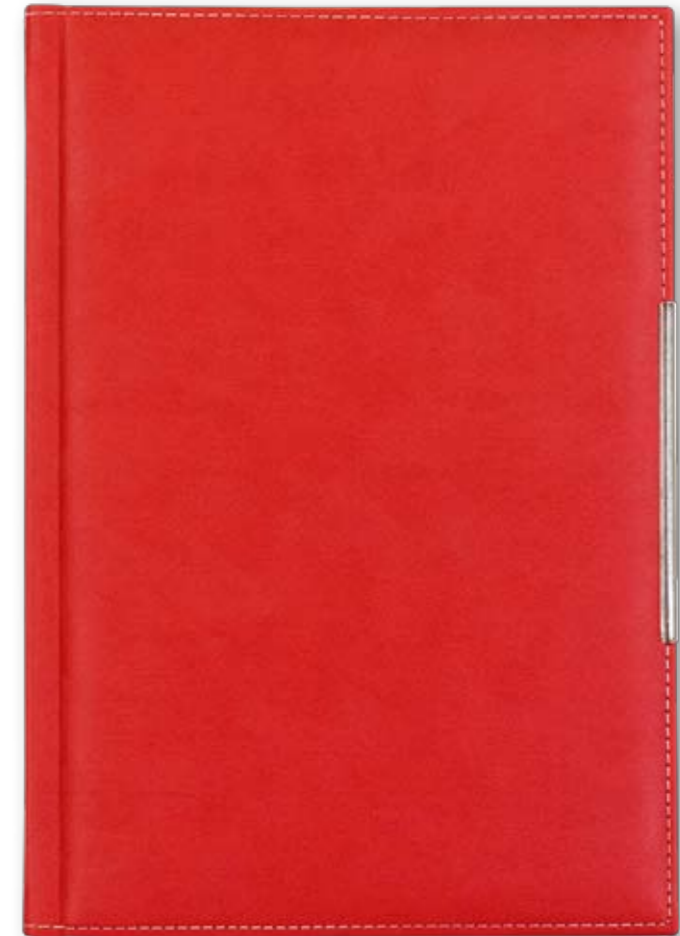

ODESA 128.308

AGENDA WITH MECHANISM B6

BLOCK: EURO 4

Dimension of the block: 105x165 mm
Paper: chamois 80 g/m²
230 pages

COVER: ODESA

Dimension of the cover: 130x185 mm
Material: artificial leather, thermo reactive
Stitched cover
Inside pocket on cover
Nickel mechanism
Decorative clip

PACKING: LUX

Black box

PACKING

Weight/box: 8 kg
Size/box: 405x295x160 mm

ODESA 128.309

AGENDA WITH MECHANISM A6

BLOCK: EURO 4

Dimension of the block: 85x125 mm
Paper: chamois 80 g/m²
190 pages

COVER: ODESA

Dimension of the cover: 110x145 mm
Material: artificial leather, thermo reactive
Stitched cover
Inside pocket on cover
Nickel mechanism
Decorative clip

PACKING: LUX

Black box

PACKING

Weight/box: 8 kg
Size/box: 440x275x195 mm

ODESA 128.804

NOTES WITH PLACE FOR PEN B5

BLOCK: EURO 5

Dimension of the block: 165x235 mm
Paper: chamois 80 g/m²
244 pages

COVER: ODESA

Dimension of the cover: 175x245 mm
Material: artificial leather, thermo reactive
Stitched cover
Decorative clip
PACKING: LUX
Black envelope

PACKING

Weight/box: 7 kg
Size/box: 360x255x175 mm

SCREEN PRINTING

LASER

EMBOSSING

FOIL STAMPING

SCREEN PRINTING

LASER

EMBOSSING

FOIL STAMPING