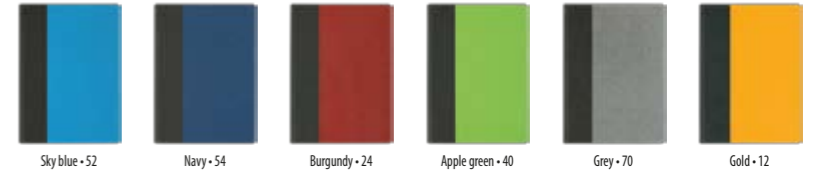

PACKING

Weight/box: 9,3 kg
Size/box: 425x230x175 mm

SCREEN PRINTING

LASER

EMBOSSING

FOIL STAMPING