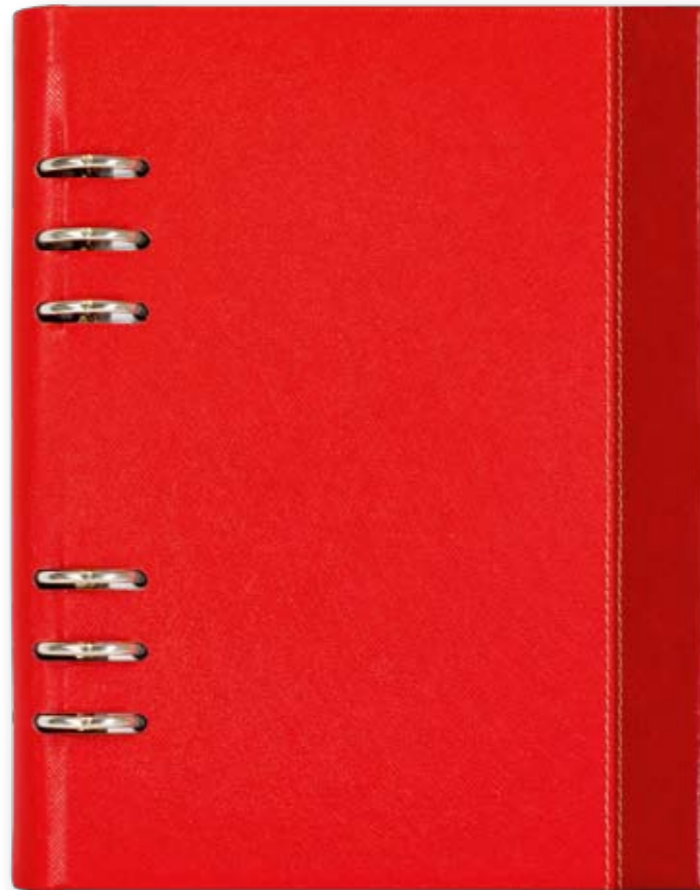

Orange - 16

Kelly green - 43

Navy - 54

MOSCOW 127.607

AGENDA WITH MECHANISM A5 STANDARD

BLOCK: EURO 4

Dimension of the block: 145x210 mm

Paper: chamois 80 g/m²