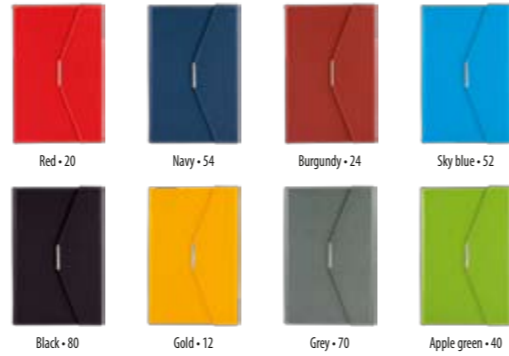

ULTRA 134.876

NOTES WITH MAGNET FLAP A5

BLOCK: EURO 6

Notes A5 with place for pen
Dimension of the block: 125x205 mm
Paper: chamois 80 g/m²
250 pages

COVER: ULTRA

Dimension of the cover: 140x210 mm
Material: artificial leather, thermo reactive
Magnet flap
Decorative clip
Stitched cover

PACKING: LUX

Black box

PACKING

Weight/box: 6,8 kg
Size/box: 425x230x175 mm

*item is without pen