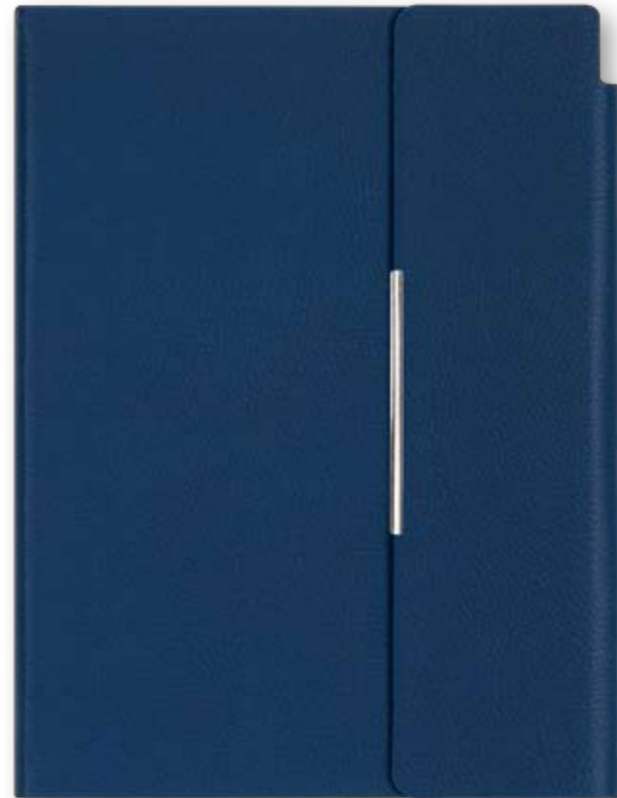

LION 129.846

NOTES WITH MAGNET FLAP A5

BLOCK: EURO 6

Dimension of the block: 143x205 mm
Paper: chamois 80 g/m²
192 pages

COVER: LION

Dimension of the cover: 160x210 mm
Material: artificial leather, thermo reactive
Decorative clip

PACKING:

Vacuum packing

PACKING

Weight/box: 7,3 kg
Size/box: 425x230x175 mm

SCREEN PRINTING

LASER

EMBOSSING

FOIL STAMPING

LION 129.804

NOTES WITH PLACE FOR PEN B5

BLOCK: EURO 5

Dimension of the block: 165x235 mm
Paper: chamois 80 g/m²
244 pages

COVER: LION

Dimension of the cover: 175x245 mm
Material: artificial leather, thermo reactive
Decorative clip

PACKING: LUX

Black envelope

PACKING

Weight/box: 7 kg
Size/box: 360x255x175 mm