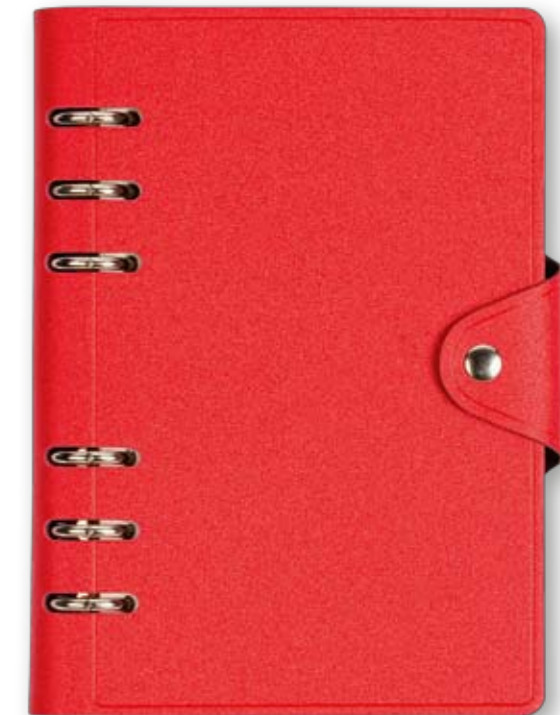

Dimension of the cover: 135x185 mm

Material: artificial leather, thermo reactive

Inside pocket on cover

PACKING: LUX

Black box

PACKING

Weight/box: 7 kg

Size/box: 360x255x175 mm