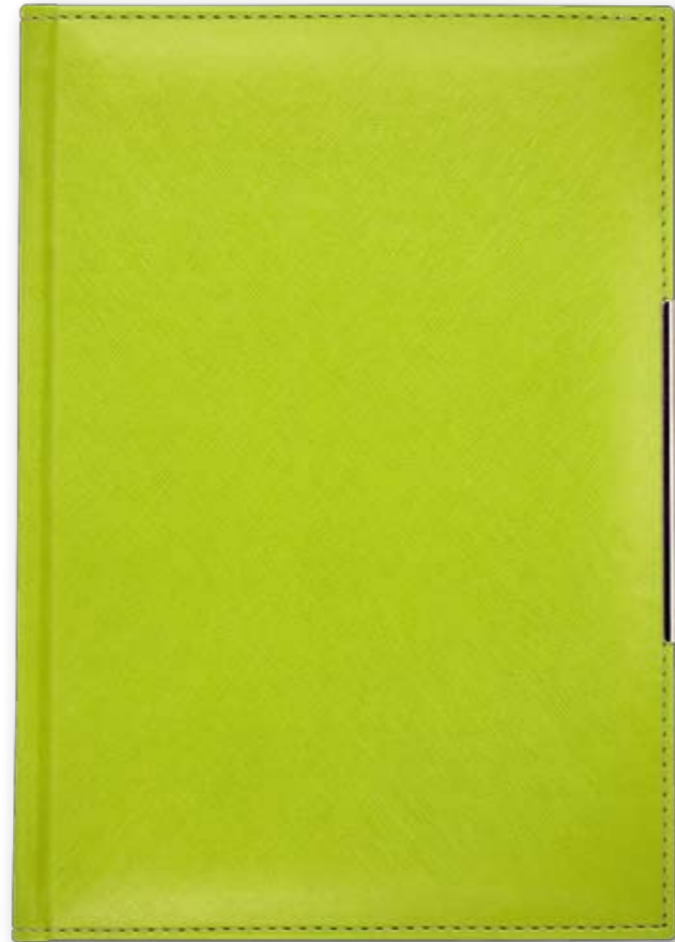

ALICANTE 101.826

NOTES WITH MAGNET FLAP A5

BLOCK: EURO 5 BLOCK WITH SPIRAL WIRE

Dimension of the block: 125x205 mm
Paper: chamois 80 g/m²
250 pages

Block with spiral

COVER: ALICANTE

Dimension of the cover: 150x213 mm
Material: artificial leather, thermo reactive
Stitched cover