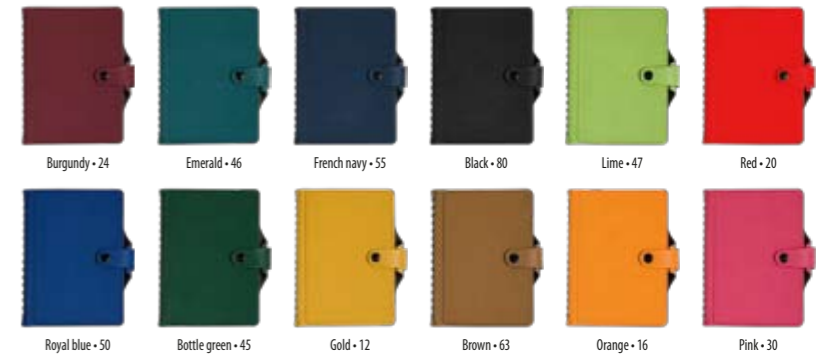

SCREEN PRINTING

LASER

EMBOSSING

FOIL STAMPING

SCREEN PRINTING

LASER

EMBOSSING

FOIL STAMPING