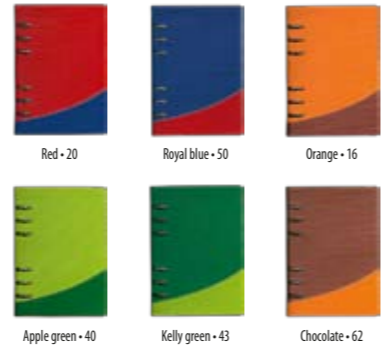

PACKING

LINE 104.308

AGENDA WITH MECHANISM B6
BLOCK: EURO 4
Dimension of the block: 105x165 mm
Paper: chamois 80 g/m²
230 pages
COVER: LINE
Dimension of the cover: 130x185 mm
Material: artificial leather, thermo reactive
Stitched cover
Inside 2 pockets on cover
Nickel mechanism
PACKING: LUX
Black box