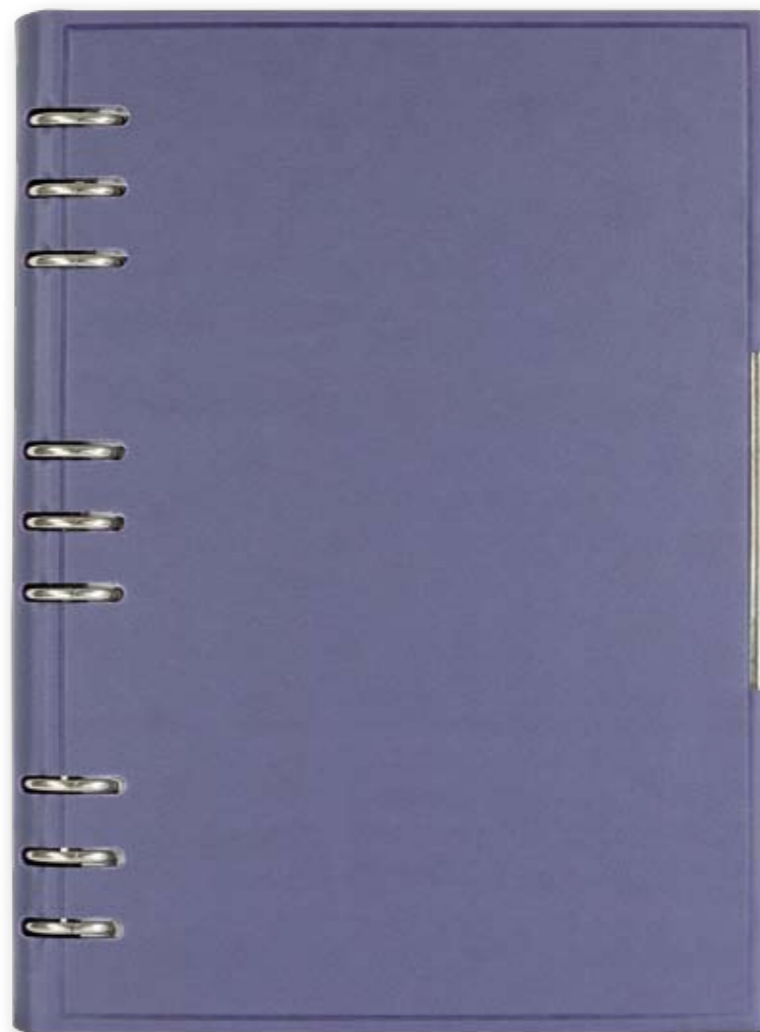

Nickel mechanism

Inside 2 pockets on cover

Decorative clip

PACKING: LUX

Black box

PACKING

Weight/box: 9,5 kg

Size/box: 290x390x215 mm