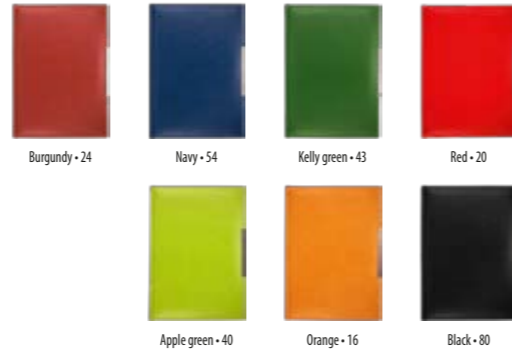

ALICANTE 101.804

NOTES WITH PLACE FOR PEN B5

BLOCK: EURO 5

Dimension of the block: 165x235 mm
Paper: chamois 80 g/m²
244 pages

COVER: ALICANTE

Dimension of the cover: 175x245 mm
Material: artificial leather, thermo reactive
Stitched cover

Decorative clip

PACKING: LUX

Black envelope

PACKING

Weight/box: 7 kg
Size/box: 360x255x175 mm
1 14