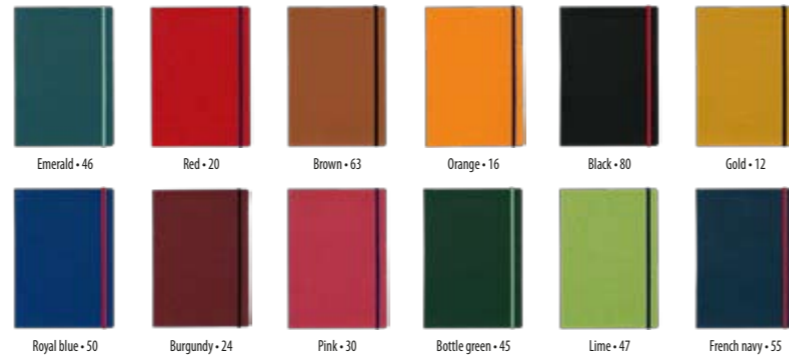

VELVET 116.204

NOTES WITH ELASTIC B5

BLOCK: EURO 6

Dimension of the block: 165x235 mm

Paper: chamois 80 g/m²

192 pages

COVER: VELVET

Dimension of the cover: 175x245 mm

Material: artificial leather, thermo reactive

PACKING:

Vacuum packing

PACKING

Weight/box: 10 kg
Size/box: 360x265x180 mm

VELVET 116.207

NOTES WITH ELASTIC B6

BLOCK: EURO 6

Dimension of the block: 117x165 mm

Paper: chamois 80 g/m²

166 pages

COVER: VELVET

Dimension of the cover: 125x171 mm

Material: artificial leather, thermo reactive

PACKING:

Vacuum packing

PACKING

Weight/box: 9,3 kg
Size/box: 360x265x180 mm