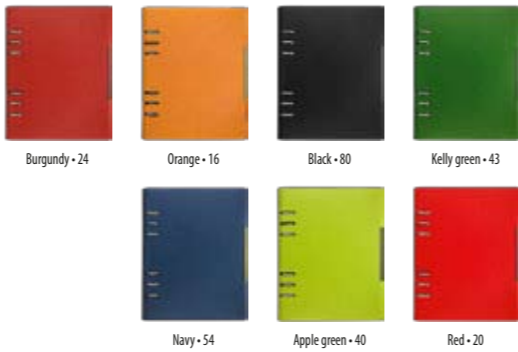

ALICANTE 101.307

AGENDA WITH MECHANISM A5

BLOCK: EURO 4

Dimension of the block: 145x210 mm
Paper: chamois 80 g/m²
290 pages

COVER: ALICANTE

Dimension of the cover: 180x235 mm
Material: artificial leather, thermo reactive
Stitched cover
Inside 2 pockets on cover
Nickel mechanism
Decorative clip
PACKING: LUX
Black box

PACKING

Weight/box: 7,2 kg
Size/box: 380x250x220 mm