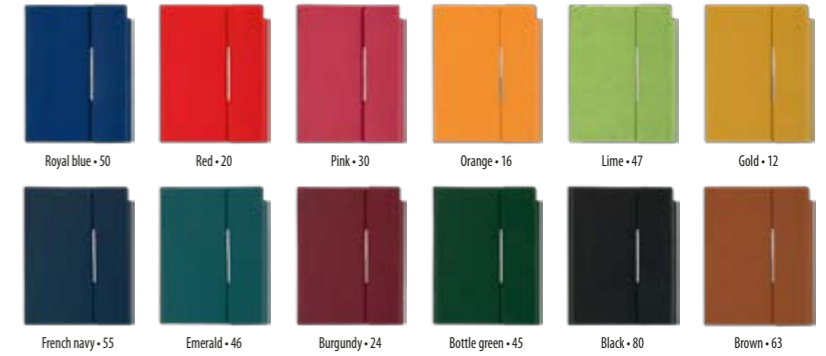

PACKING

Weight/box: 6,5 kg
Size/box: 360x265x180 mm