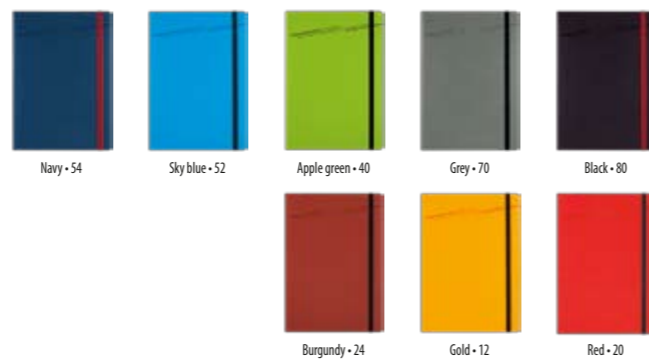

SCREEN PRINTING

LASER

EMBOSSING

FOIL STAMPING

ULTRA 134.216

NOTES WITH ELASTIC A5

BLOCK: EURO 6

Dimension of the block: 143x205 mm