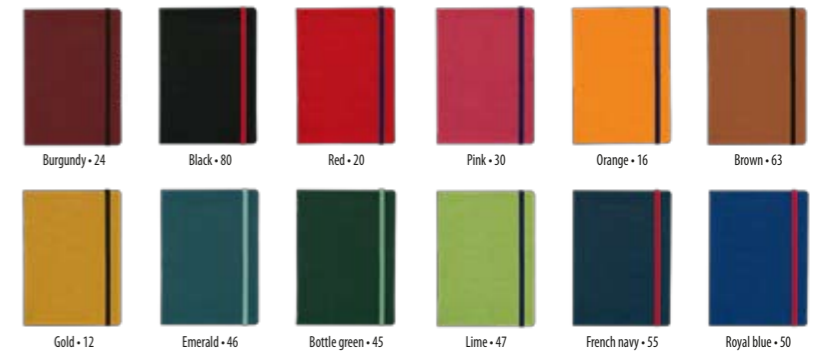

VELVET 116.204

NOTES WITH ELASTIC B5

BLOCK: EURO 6

Dimension of the block: 165x235 mm

Paper: chamois 80 g/m²

192 pages

COVER: VELVET

Dimension of the cover: 175x245 mm

Material: artificial leather, thermo reactive

PACKING:

Vacuum packing

PACKING

Weight/box: 10 kg
Size/box: 360x265x180 mm

VELVET 116.207

NOTES WITH ELASTIC B6

BLOCK: EURO 6

Dimension of the block: 117x165 mm

Paper: chamois 80 g/m²

166 pages

COVER: VELVET

Dimension of the cover: 125x171 mm

Material: artificial leather, thermo reactive

PACKING:

Vacuum packing

PACKING

Weight/box: 9,3 kg
Size/box: 360x265x180 mm

SCREEN PRINTING

LASER

EMBOSSING

FOIL STAMPING

SCREEN PRINTING

LASER

EMBOSSING

FOIL STAMPING