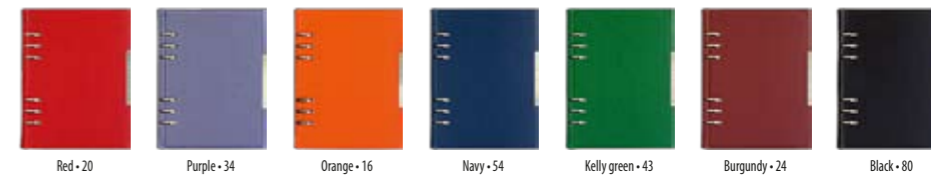

PACKING

Weight/box: 7,2 kg

Size/box: 380x250x220 mm