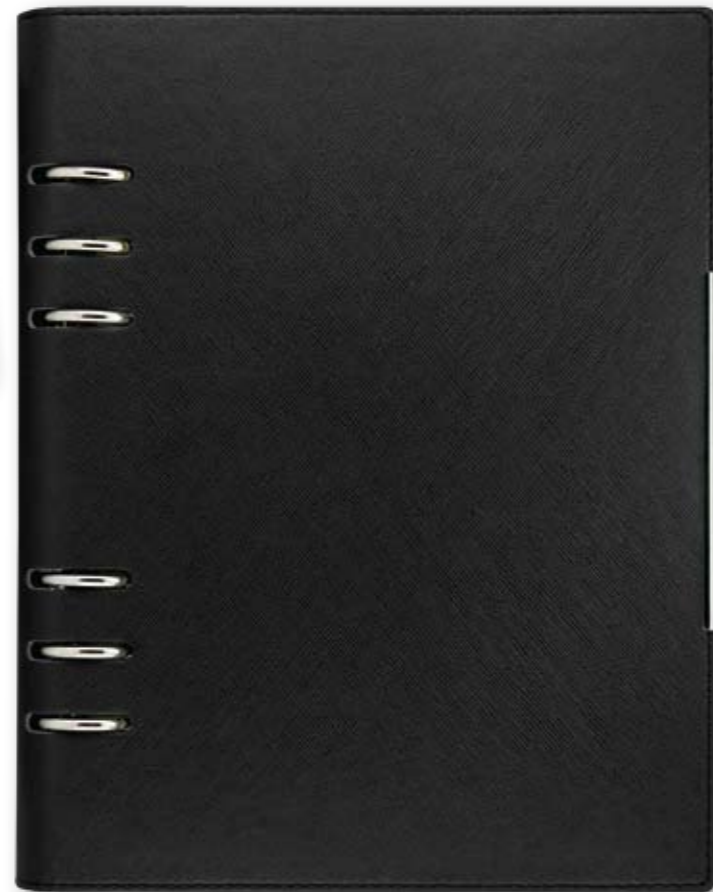

ALICANTE 101.307

AGENDA WITH MECHANISM A5

BLOCK: EURO 4

Dimension of the block: 145x210 mm
Paper: chamois 80 g/m²
290 pages

COVER: ALICANTE

Dimension of the cover: 180x235 mm
Material: artificial leather, thermo reactive
Stitched cover
Inside 2 pockets on cover
Nickel mechanism
Decorative clip
PACKING: LUX
Black box

PACKING

Weight/box: 7,2 kg
Size/box: 380x250x220 mm