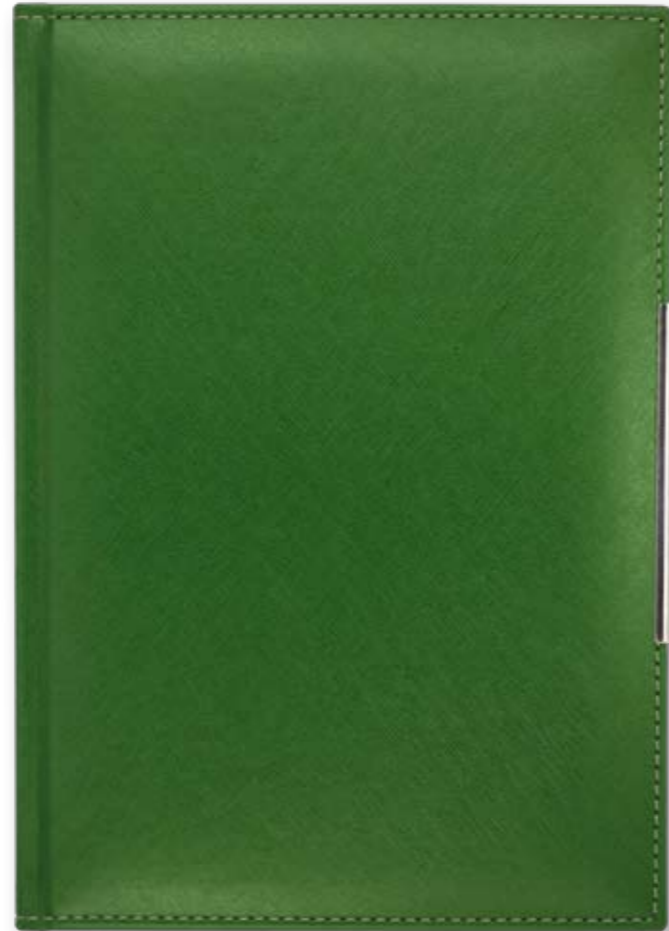

ALICANTE 101.204

DIARY B5

BLOCK: EURO 4

Dimension of the block: 165x235 mm

Paper: chamois 80 g/m²

224 pages

Map of Europe on 16 pages

COVER: ALICANTE

Dimension of the cover: 175x245 mm

Material: artificial leather, thermo reactive

Stitched cover

Decorative clip

PACKING: LUX

Black envelope

PACKING

Weight/box: 8 kg
Size/box: 360x255x175 mm

SCREEN PRINTING

LASER

EMBOSSING

FOIL STAMPING

ALICANTE 101.306

AGENDA WITH MECHANISM 2027

BLOCK: EURO 4

Dimension of the block: 175x252 mm

Paper: chamois 80 g/m²

290 pages

COVER: ALICANTE

Dimension of the cover: 205x272 mm

Material: artificial leather, thermo reactive

Stitched cover

Inside 2 pockets on cover

Nickel mechanism

Decorative clip

PACKING: LUX

Black box

PACKING

Weight/box: 9,5 kg
Size/box: 290x390x215 mm

SCREEN PRINTING

LASER

EMBOSSING

FOIL STAMPING