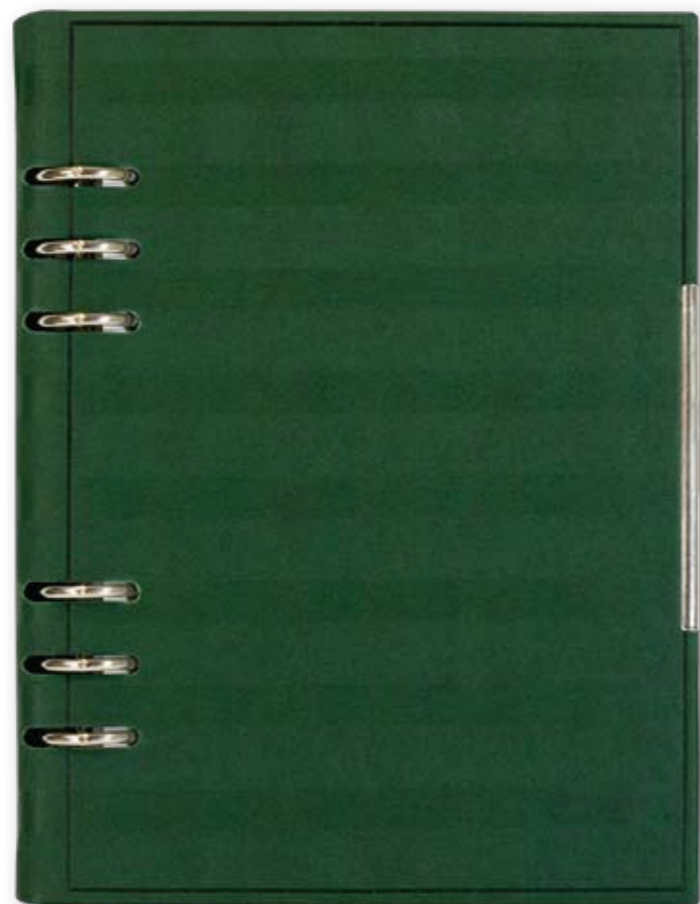

Decorative clip

PACKING: LUX

Black box

PACKING

Weight/box: 7,2 kg

Size/box: 380x250x220 mm

SCREEN PRINTING LASER EMBOSING FOIL STAMPING

LOTUS 105.308