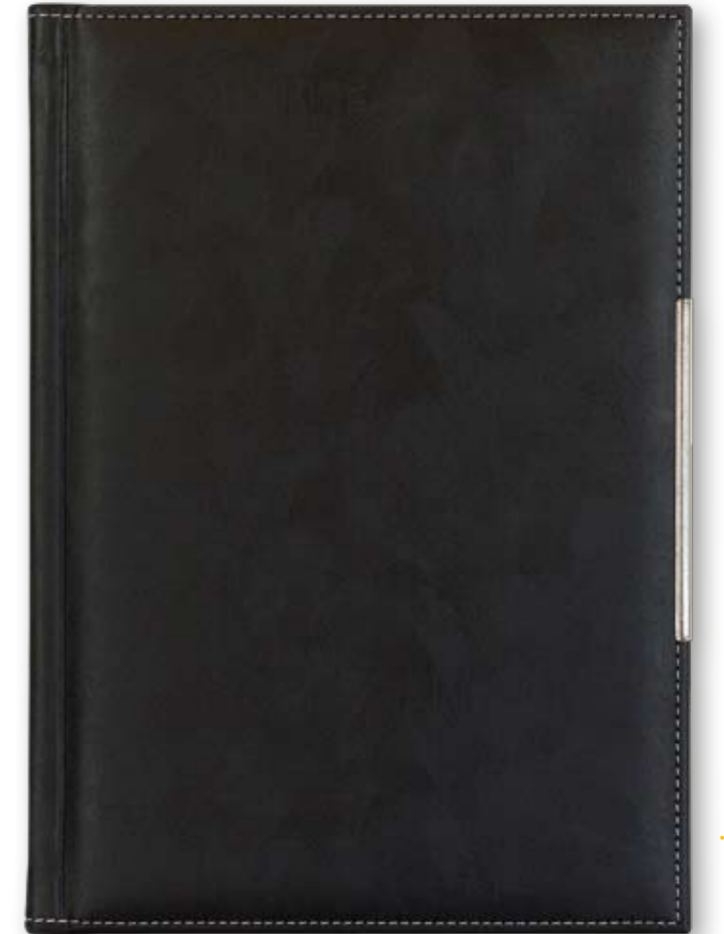

SCREEN PRINTING   LASER   EMBOSSING   FOIL STAMPING