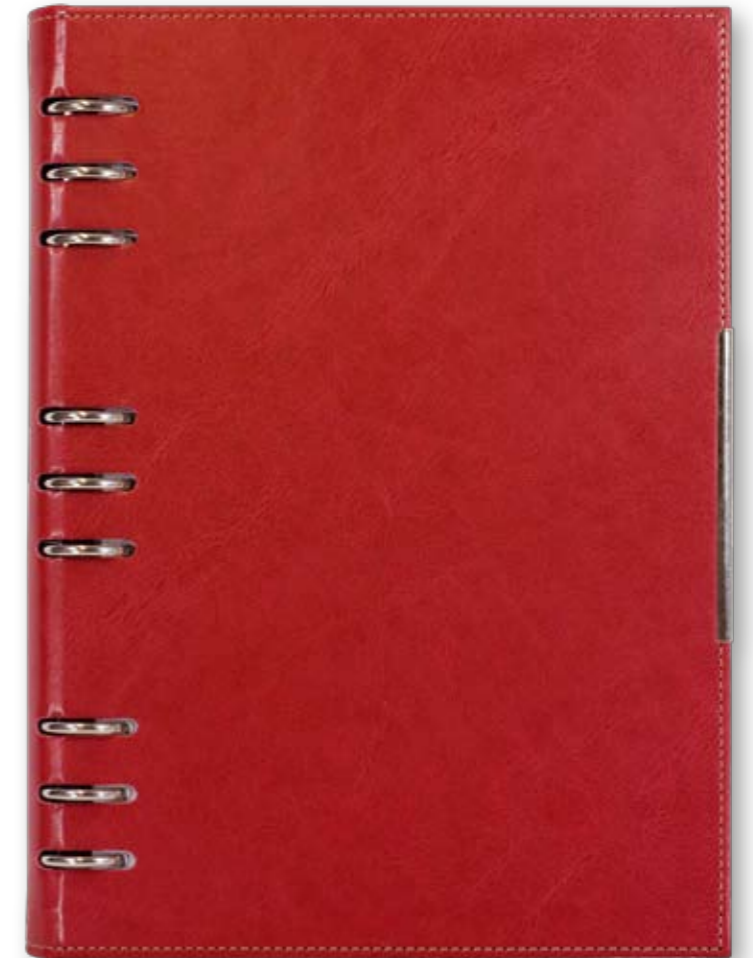

PACKING

Weight/box: 9,5 kg
Size/box: 290x390x215 mm