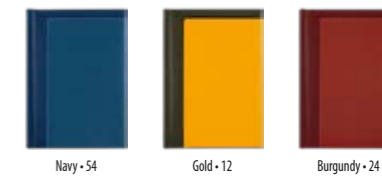

PACKING

Weight/box: 7 kg

Size/box: 360x255x175 mm