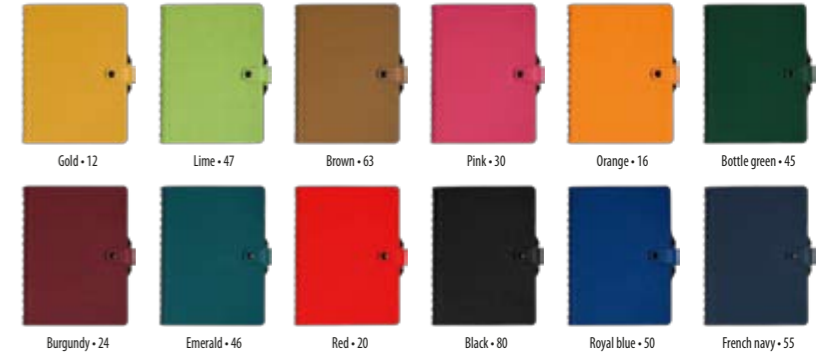

PACKING

Weight/box: 5,5 kg
Size/box: 390x230x185 mm