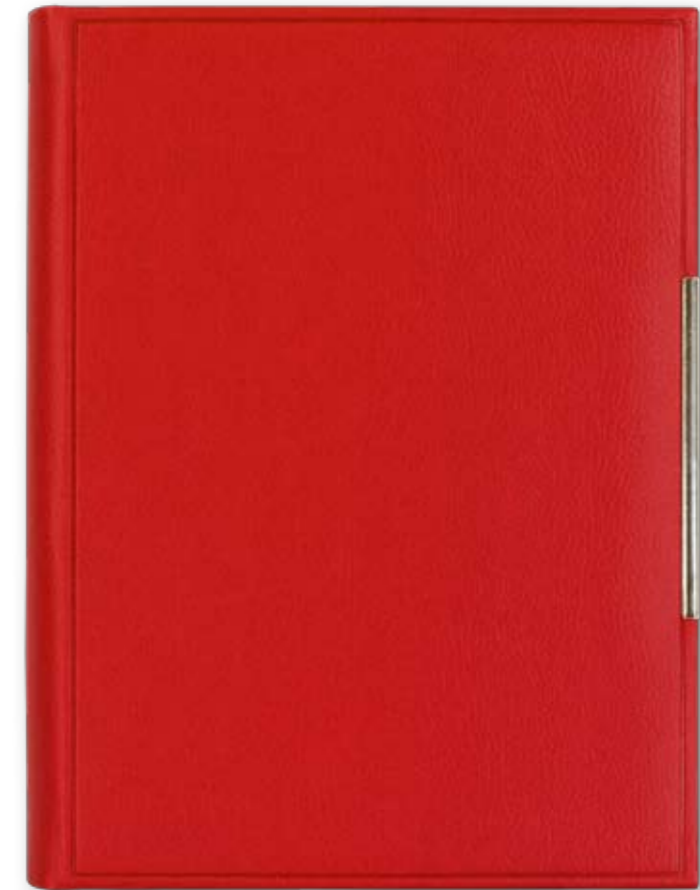

Black - 80

Red - 20

Purple - 34

Burgundy - 24

Navy - 54

ALICANTE

ALICANTE 101.507

NOTES WITH MAGNET CLIP A5
BLOCK: EURO 4 BLOCK WITH SPIRAL WIRE
Dimension of the block: 128x205 mm
Paper: chamois 80 g/m²
250 pages