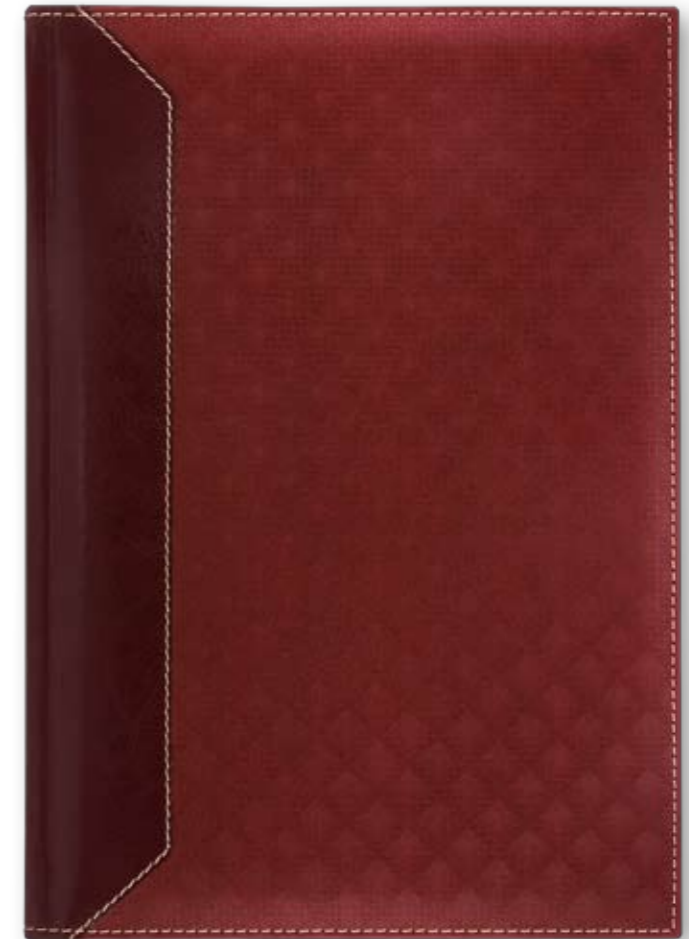

DIAMOND 107.907

AGENDA WITH MAGNET FLAP A5

BLOCK: EURO 6

Dimension of the block: 144x210 mm

Paper: chamois 80 g/m²

280 pages

COVER: DIAMOND

Dimension of the cover: 170x216 mm

Material: artificial leather, thermo reactive

Magnet flap

Stitched cover

PACKING: LUX

Black box

PACKING

DIAMOND 107.204

DIARY B5

BLOCK: EURO 4

Dimension of the block: 165x235 mm

Paper: chamois 80 g/m²

224 pages

Map of Europe on 16 pages

COVER: DIAMOND

Dimension of the cover: 175x245 mm

Material: artificial leather, thermo reactive

Stitched cover

PACKING: LUX

Black envelope

PACKING

Weight/box: 7 kg

Size/box: 360x255x175 mm