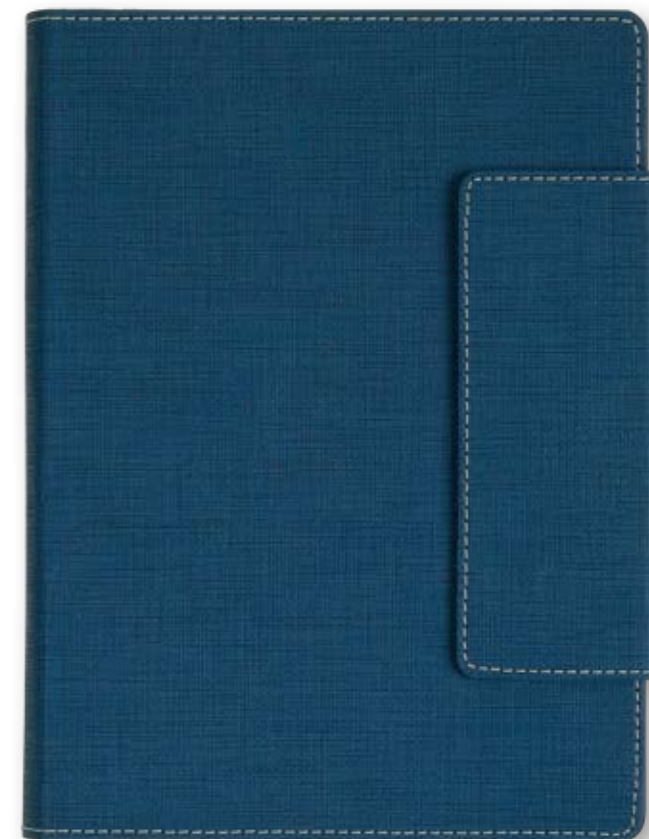

TREND

TREND 136.707

AGENDA WITH MECHANISM A5 PRIMA

BLOCK: EURO 6

Dimension of the block: 142x210 mm

Paper: chamois 80 g/m²

280 pages

COVER: TREND

Dimension of the cover: 165x217 mm

Material: artificial leather, thermo reactive

Nickel mechanism

Inside pocket on cover

Stitched cover

PACKING: LUX

Black box

SCREEN PRINTING

LASER

EMBOSSING

FOIL STAMPING

PACKING