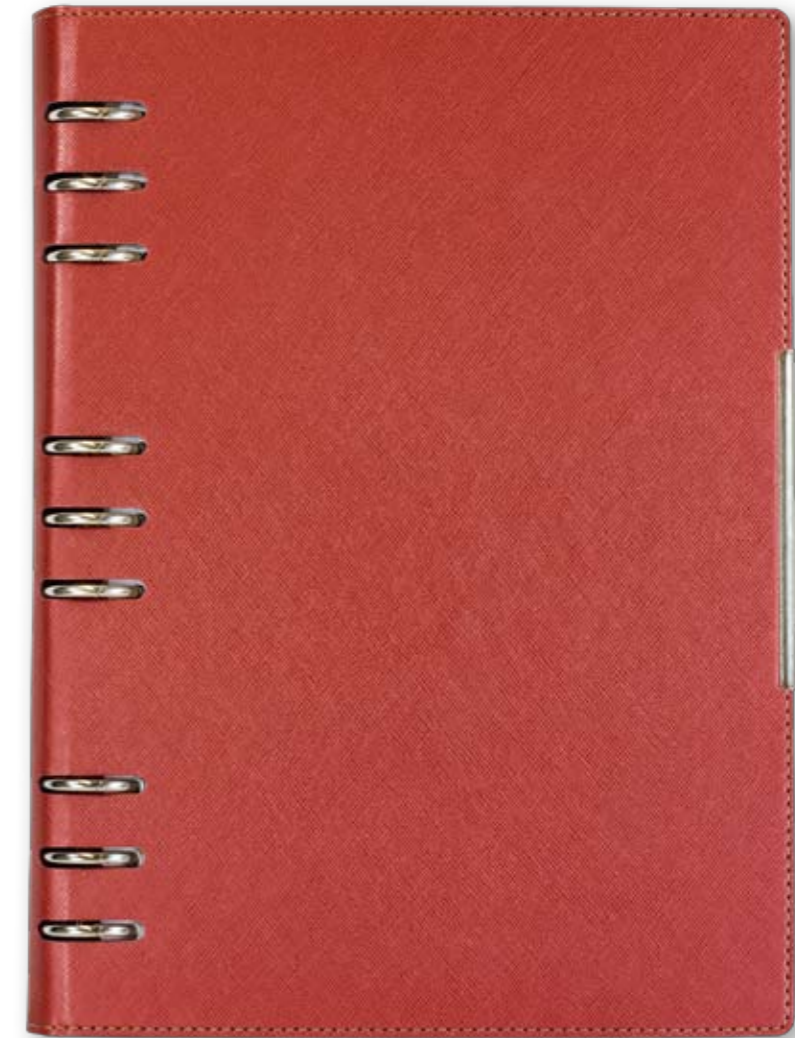

SCREEN PRINTING

LASER

EMBOSSING

FOIL STAMPING