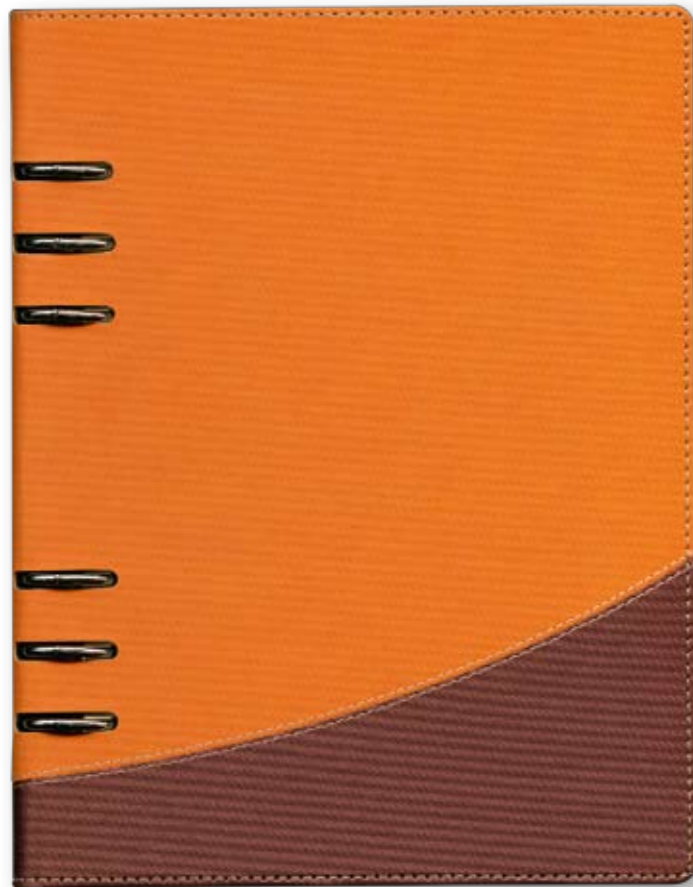

PACKING

FIRENZA

FIRENZA 143.204

DIARY B5

BLOCK: ECONOMIC

Dimension of the block: 167x239 mm

Paper: white 80 g/m²

244 pages