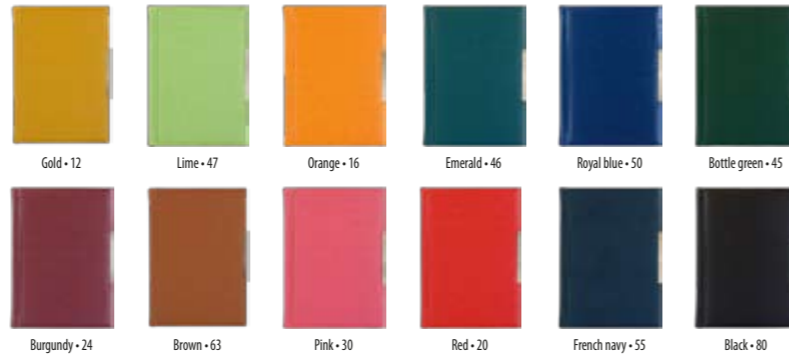

VELVET 116.804

NOTES WITH PLACE FOR PEN B5

BLOCK: EURO 5

Dimension of the block: 165x235 mm

Paper: chamois 80 g/m²

244 pages

COVER: VELVET

Dimension of the cover: 175x245 mm

Material: artificial leather, thermo reactive

Decorative clip

PACKING: LUX

Black envelope

PACKING

Weight/box: 7 kg
Size/box: 360x255x175 mm