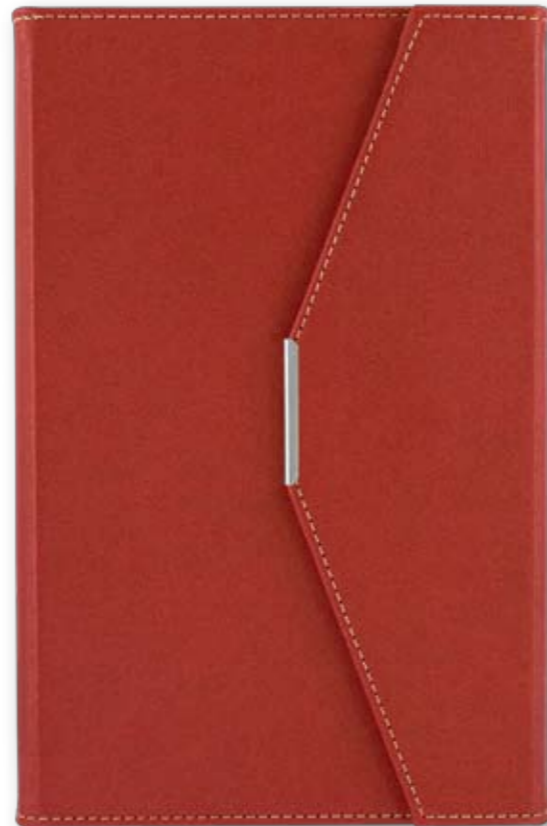

ULTRA 134.876

NOTES WITH MAGNET FLAP A5

BLOCK: EURO 6

Notes A5 with place for pen
Dimension of the block: 125x205 mm
Paper: chamois 80 g/m²
250 pages

COVER: ULTRA

Dimension of the cover: 140x210 mm
Material: artificial leather, thermo reactive
Magnet flap
Decorative clip
Stitched cover

PACKING: LUX

Black box

PACKING

Weight/box: 6,8 kg
Size/box: 425x230x175 mm

ULTRA 134.224

DIARY WITH SPIRAL WIRE B5

BLOCK: EURO 6

Dimension of the block: 165x235 mm
Paper: chamois 80 g/m²
224 pages

COVER: ULTRA

Dimension of the cover: 175x245 mm
Material: artificial leather, thermo reactive
Inside pocket on cover

PACKING

Weight/box: 6 kg
Size/box: 320x245x225 mm