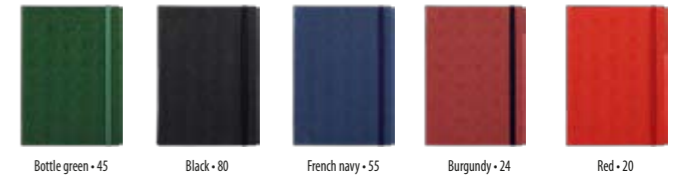

PACKING

Weight/box: 9,3 kg
Size/box: 425x230x175 mm

Bottle green - 45

Black - 80

French navy - 55

Burgundy - 24

Red - 20