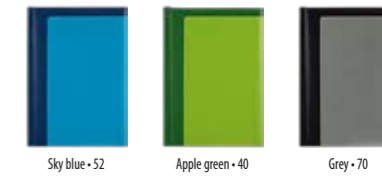

PACKING

Weight/box: 7 kg

Size/box: 360x255x175 mm