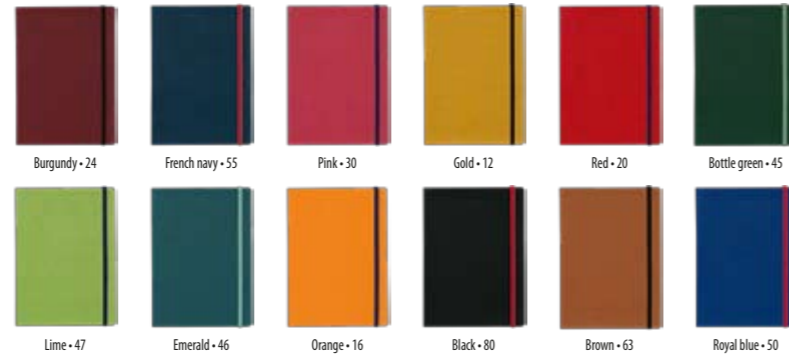

VELVET 116.206

NOTES WITH ELASTIC A5

BLOCK: EURO 6

Dimension of the block: 143x205 mm

Paper: chamois 80 g/m²

192 pages

COVER: VELVET

Dimension of the cover: 150x210 mm

Material: artificial leather, thermo reactive

PACKING:

Vacuum packing

PACKING

Weight/box: 9,3 kg
Size/box: 425x230x175 mm