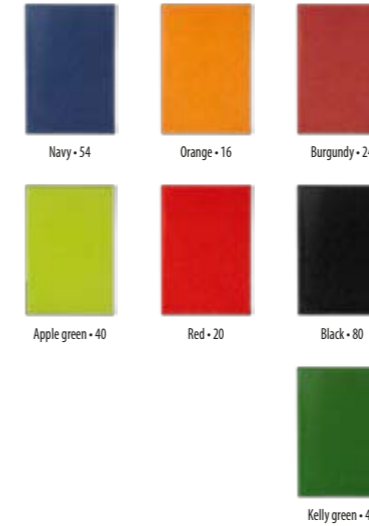

Black envelope

PACKING

1

SCREEN PRINTING

LASER

EMBOSING

FOIL STAMPING

ALICANTE 101.404