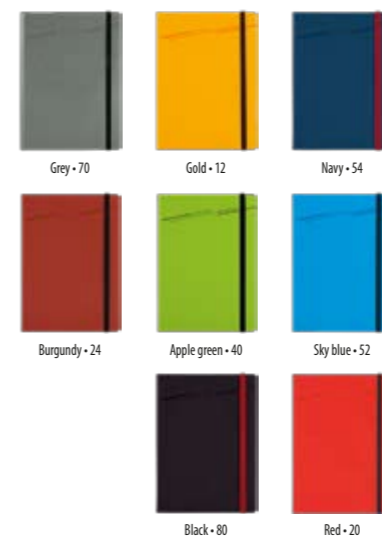

PACKING

Weight/box: 9,3 kg

Size/box: 425x230x175 mm

ULTRA 134.217

NOTES WITH ELASTIC B6

BLOCK: EURO 6

Dimension of the block: 110x160 mm

Paper: chamois 80 g/m²

166 pages

COVER: ULTRA

Dimension of the cover: 120x165 mm

Material: artificial leather, thermo reactive

PACKING:

Vacuum packing