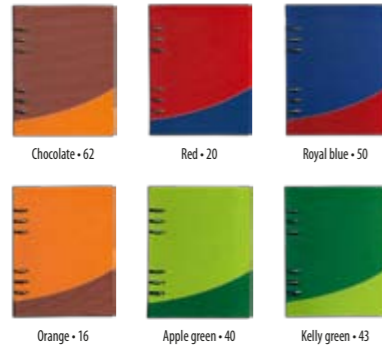

Apple green - 40

Kelly green - 43

Royal blue - 50

LINE 104.307

AGENDA WITH MECHANISM A5
BLOCK: EURO 4
 Dimension of the block: 145x210 mm
 Paper: chamois 80 g/m²
 290 pages
COVER: LINE
 Dimension of the cover: 180x235 mm
 Material: artificial leather, thermo reactive
 Stitched cover
 Inside 2 pockets on cover
 Nickel mechanism
PACKING: LUX
 Black box