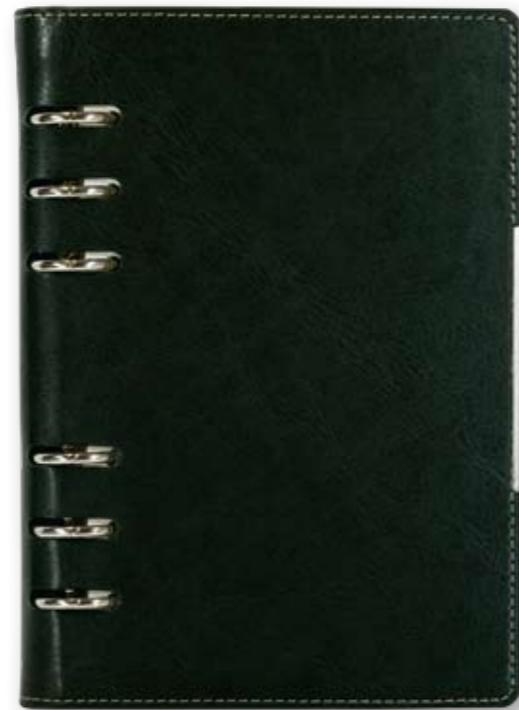

COVER: NOVASKIN

Dimension of the cover: 130x185 mm
 Material: artificial leather, thermo reactive
 Inside 2 pockets on cover
 Nickel mechanism
 Decorative clip

PACKING: LUX

Black box

PACKING

 Weight/box: 8 kg
 Size/box: 405x295x160 mm