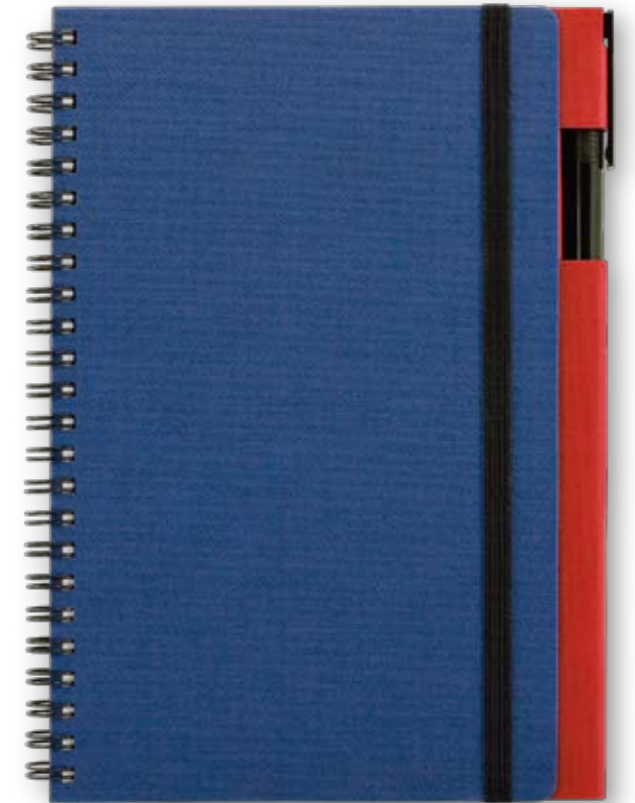

Apple green - 40

Kelly green - 43

Royal blue - 50

LINE 104.307

AGENDA WITH MECHANISM A5
BLOCK: EURO 4
 Dimension of the block: 145x210 mm
 Paper: chamois 80 g/m²
 290 pages
COVER: LINE
 Dimension of the cover: 180x235 mm
 Material: artificial leather, thermo reactive
 Stitched cover
 Inside 2 pockets on cover
 Nickel mechanism
PACKING: LUX
 Black box