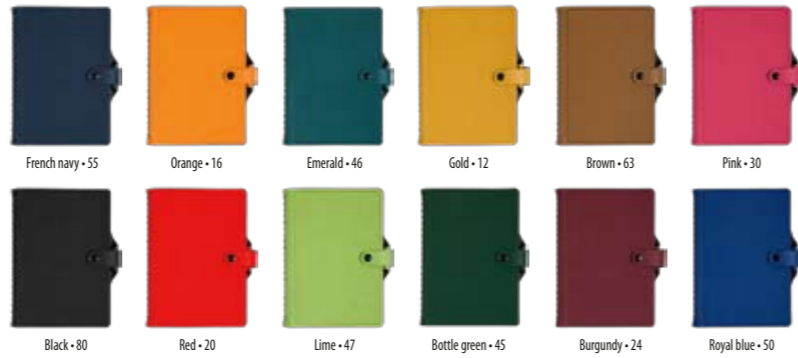

COVER: VELVET

Dimension of the cover: 132x185 mm
 Material: artificial leather, thermo reactive
 Inside pocket on cover

PACKING: LUX

Black box

PACKING

Weight/box: 7,9 kg
 Size/box: 360x255x175 mm

VELVET 116.889