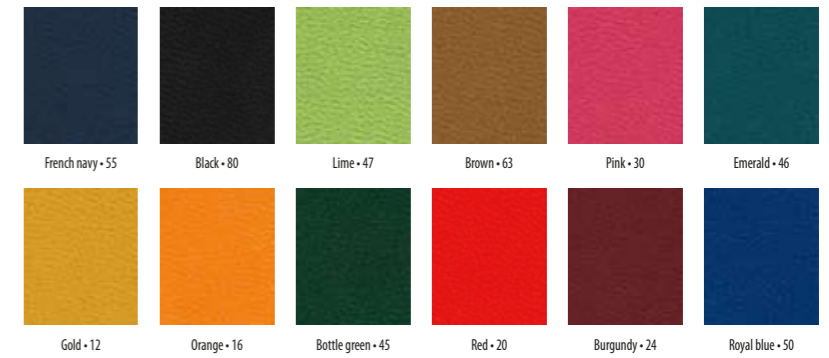

Dimension of the block: 295x120 mm

Paper: chamois 80 g/m²

110 pages

COVER: VELVET

Dimension of the cover: 300x155 mm

Material: artificial leather, thermo reactive

PACKING

Weight/box: 6,5 kg
Size/box: 380x250x220 mm