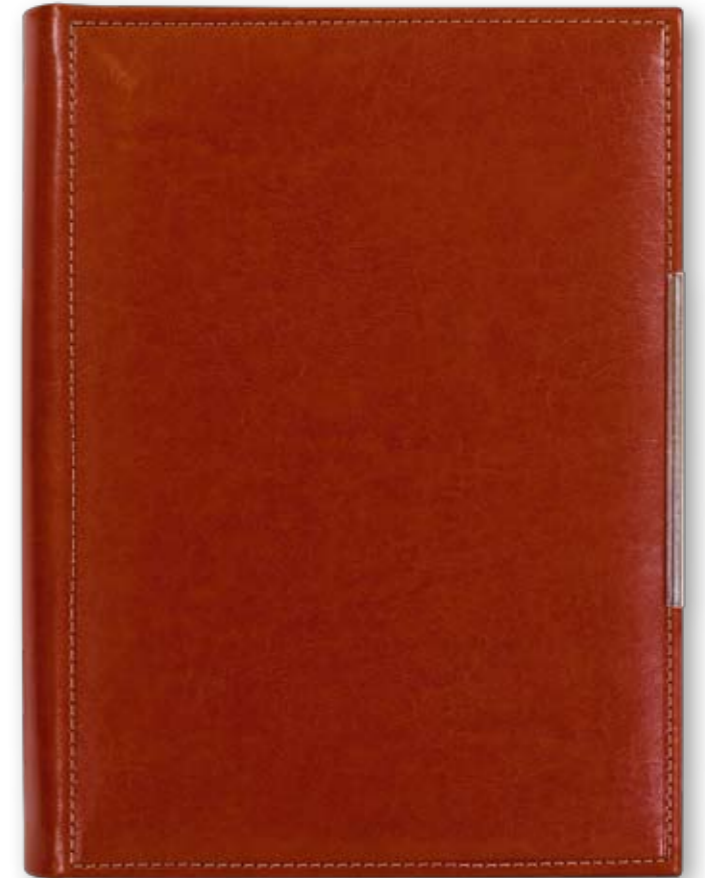

PACKING

Weight/box: 8 kg
Size/box: 405x250x195 mm