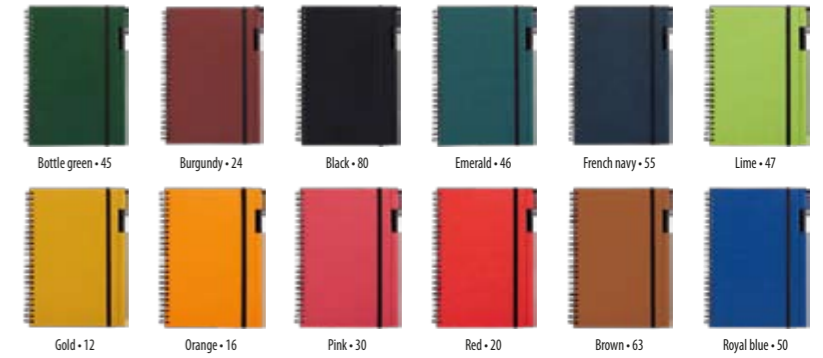

PACKING

Weight/box: 9 kg
Size/box: 470x220x235 mm