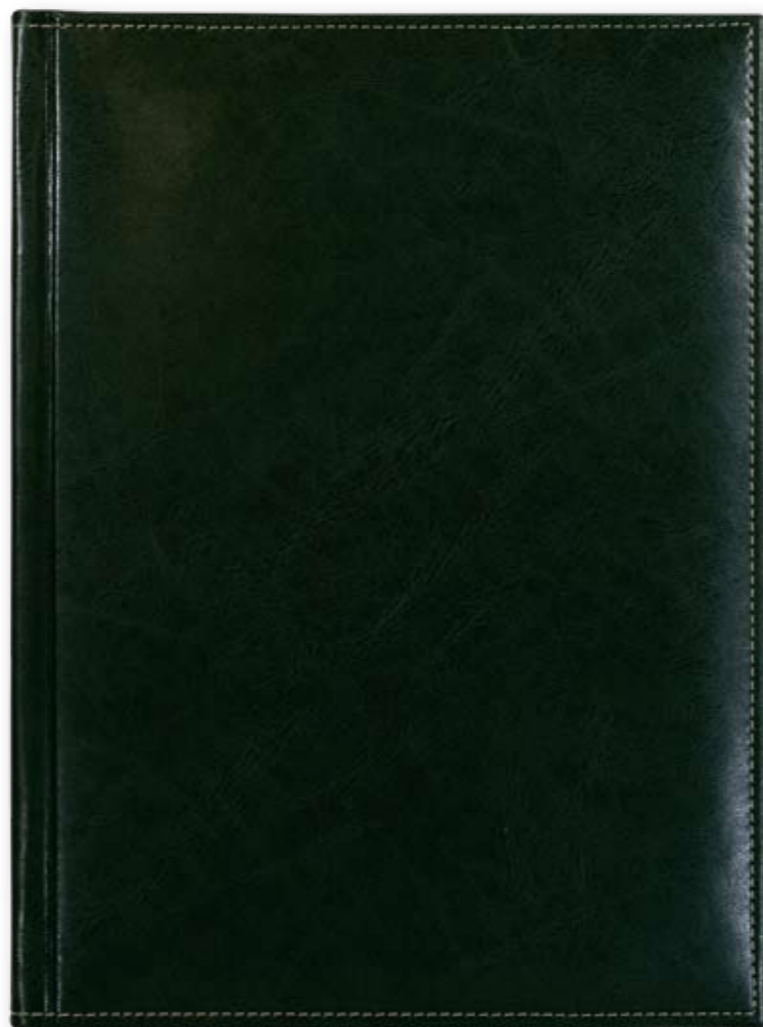

NOVASKIN 102.202

DIARY 2026

BLOCK: EURO 4

Dimension of the block: 190x265 mm

Paper: chamois 80 g/m²

224 pages

Map of Europe on 8 pages

COVER: NOVASKIN

Dimension of the cover: 200x275 mm

Material: artificial leather, thermo reactive

Stitched cover

PACKING: LUX

Black envelope

PACKING

Weight/box: 10 kg

Size/box: 410x280x175 mm

SCREEN PRINTING

LASER

EMBOSSING

FOIL STAMPING

NOVASKIN 102.301

PLANNER

BLOCK: EURO 8

Block with spiral wire

Dimension of the block: 295x120 mm

Paper: chamois 80 g/m²

110 pages

COVER: NOVASKIN

Dimension of the cover: 300x155 mm

Material: artificial leather, thermo reactive

Stitched cover

PACKING

Weight/box: 6,5 kg

Size/box: 380x250x220 mm

SCREEN PRINTING

LASER

EMBOSSING

FOIL STAMPING