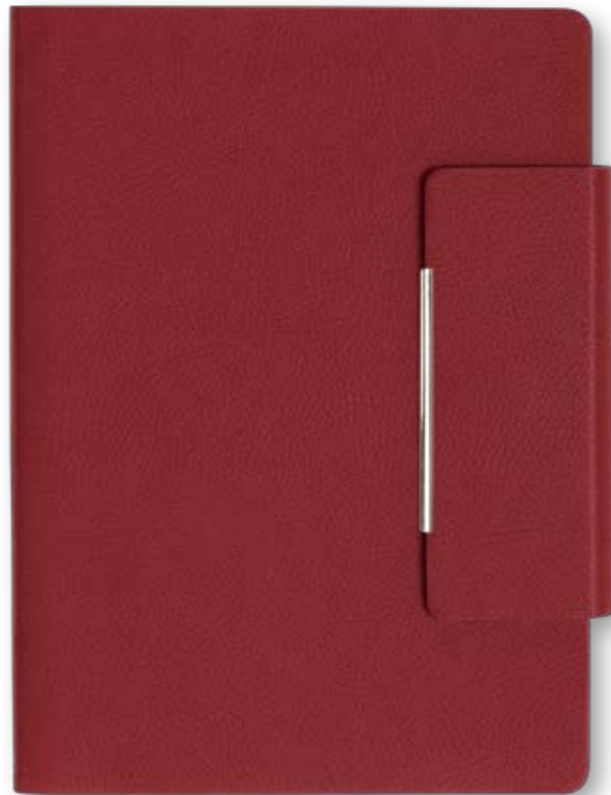

Navy - 54

Kelly green - 43

Red - 20

Purple - 34

Burgundy - 24

Black - 80

Orange - 16

LION 129.807

AGENDA WITH MECHANISM A5 OMEGA

BLOCK: EURO 6

Dimension of the block: 142x210 mm

Paper: chamois 80 g/m²

280 pages

COVER: LION

Dimension of the cover: 165x217 mm

Material: artificial leather, thermo reactive

Nickel mechanism

Inside pocket on cover

Stitched cover

Decorative clip

PACKING: LUX

Black box