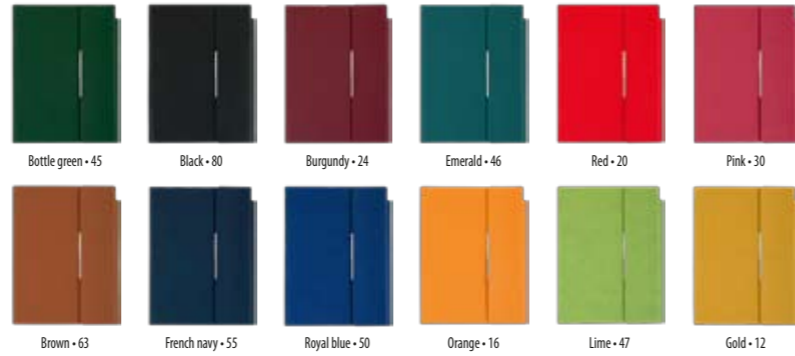

VELVET 116.846

NOTES WITH MAGNET FLAP A5

BLOCK: EURO 6

Dimension of the block: 143x205 mm

Paper: chamois 80 g/m²

192 pages

COVER: VELVET

Dimension of the cover: 160x210 mm

Material: artificial leather, thermo reactive

Decorative clip

PACKING:

Vacuum packing

PACKING

Weight/box: 7,3 kg
Size/box: 425x230x175 mm