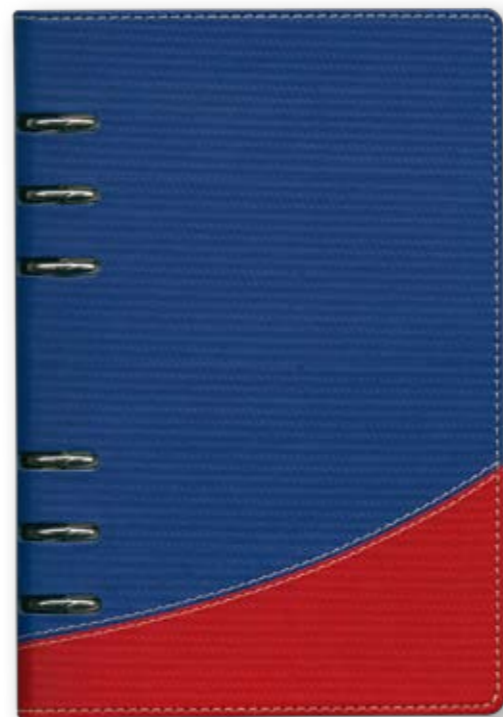

LINE 104.307

AGENDA WITH MECHANISM A5
BLOCK: EURO 4
Dimension of the block: 145x210 mm
Paper: chamois 80 g/m²
290 pages
COVER: LINE
Dimension of the cover: 180x235 mm
Material: artificial leather, thermo reactive
Stitched cover
Inside 2 pockets on cover
Nickel mechanism
PACKING: LUX
Black box

PACKING

LINE 104.308

AGENDA WITH MECHANISM B6
BLOCK: EURO 4
Dimension of the block: 105x165 mm
Paper: chamois 80 g/m²
230 pages
COVER: LINE
Dimension of the cover: 130x185 mm
Material: artificial leather, thermo reactive
Stitched cover
Inside 2 pockets on cover
Nickel mechanism
PACKING: LUX
Black box

PACKING

LINE 104.309

AGENDA WITH MECHANISM A6
BLOCK: EURO 4
Dimension of the block: 85x125 mm
Paper: chamois 80 g/m²
190 pages
COVER: LINE
Dimension of the cover: 110x145 mm
Material: artificial leather, thermo reactive
Stitched cover
Inside pocket on cover
Nickel mechanism
PACKING: LUX
Black box

PACKING

LINE 104.204

DIARY B5
BLOCK: EURO 4
Dimension of the block: 165x235 mm
Paper: chamois 80 g/m²
224 pages
Map of Europe on 16 pages
COVER: LINE
Dimension of the cover: 175x245 mm
Material: artificial leather, thermo reactive
Stitched cover
PACKING: LUX
Black envelope

PACKING