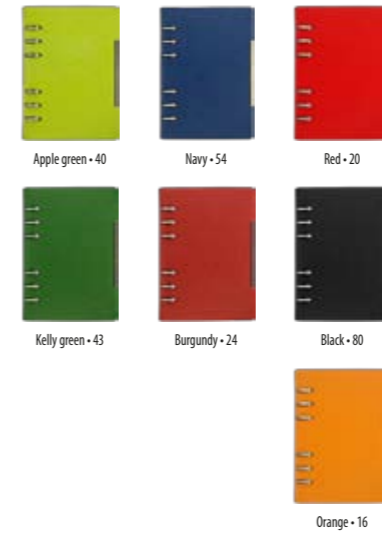

Weight/box: 7,2 kg
 Size/box: 380x250x220 mm

ALICANTE 101.308

AGENDA WITH MECHANISM B6

BLOCK: EURO 4

Dimension of the block: 105x165 mm
 Paper: chamois 80 g/m²
 230 pages

COVER: ALICANTE

Dimension of the cover: 130x185 mm
 Material: artificial leather, thermo reactive
 Stitched cover
 Inside 2 pockets on cover
 Nickel mechanism
 Decorative clip
PACKING: LUX
 Black box