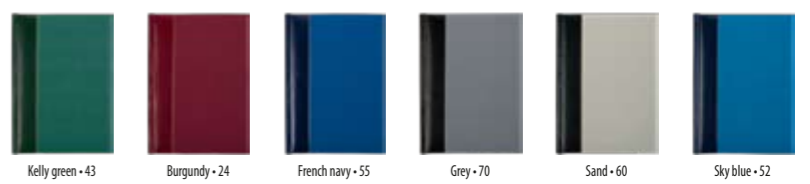

DENIM 139.204

DIARY B5
BLOCK: ECONOMIC
Dimension of the block: 167x239 mm
Paper: white 80 g/m²
244 pages
Map of Europe on 2 pages
COVER: DENIM
Dimension of the cover: 172x245 mm
Material: bookbinding material
Stitched cover

PACKING
Weight/box: 9,1 kg
Size/box: 360x255x175 mm