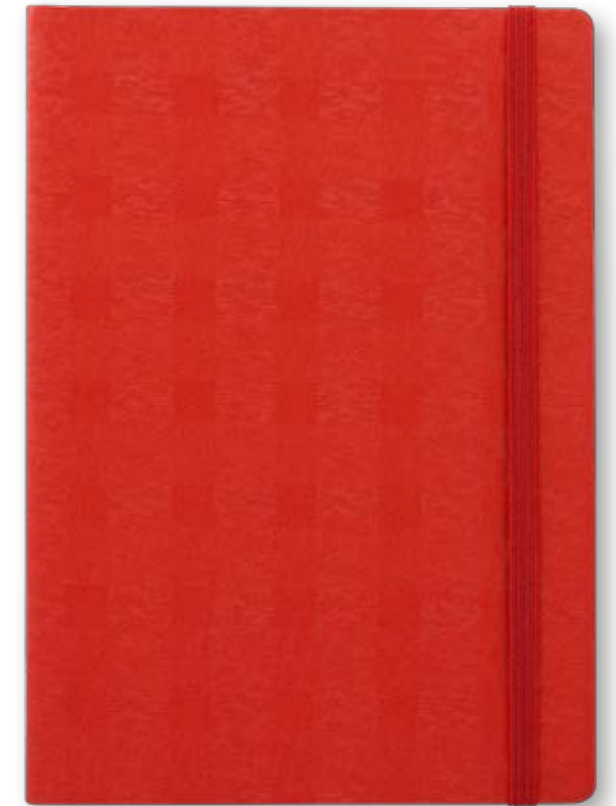

Black - 80

French navy - 55

Burgundy - 24

Red - 20

SCREEN PRINTING

LASER

EMBOSSING

FOIL STAMPING