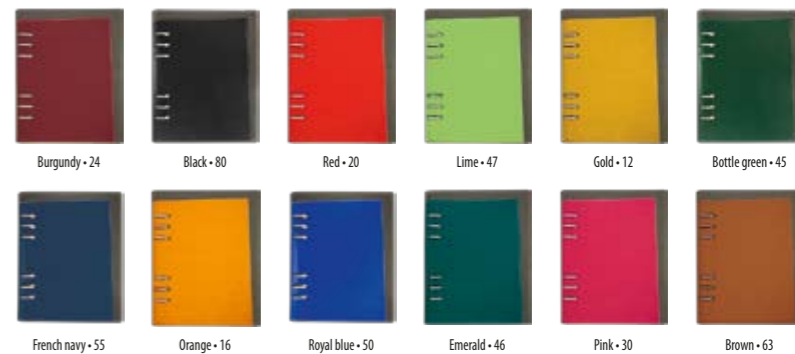

PACKING

Weight/box: 7,2 kg

Size/box: 380x250x240 mm

SCREEN PRINTING

LASER

EMBOSSING

FOIL STAMPING

Burgundy - 24

Black - 80

Red - 20

Lime - 47

Gold - 12

Bottle green - 45

French navy - 55

Orange - 16

Royal blue - 50

Emerald - 46

Pink - 30

Brown - 63