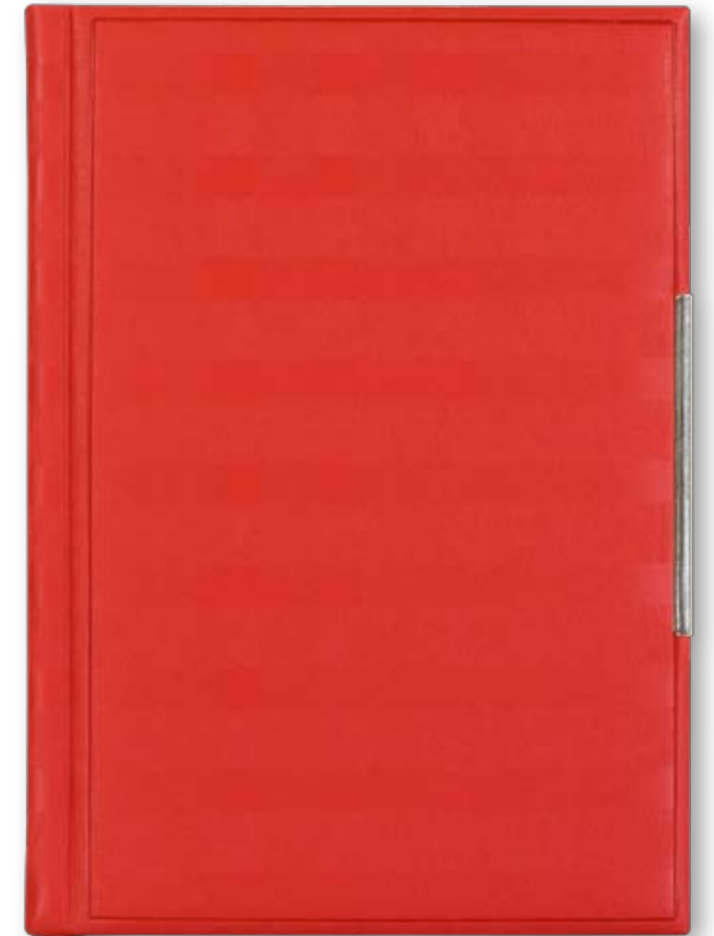

LOTUS 105.876

NOTES WITH MAGNET FLAP A5

BLOCK: EURO 6

Notes A5 with place for pen
Dimension of the block: 125x205 mm
Paper: chamois 80 g/m²
250 pages

COVER: LOTUS

Dimension of the cover: 140x210 mm
Material: artificial leather, thermo reactive
Magnet flap
Decorative clip
Stitched cover

PACKING: LUX

Black box

PACKING

Weight/box: 6,8 kg
Size/box: 425x230x175 mm

1 15

*item is without pen

LOTUS 105.804

NOTES WITH PLACE FOR PEN B5

BLOCK: EURO 5

Dimension of the block: 165x235 mm
Paper: chamois 80 g/m²
244 pages

COVER: LOTUS

Dimension of the cover: 175x245 mm
Material: artificial leather, thermo reactive
Decorative clip

PACKING: LUX

Black envelope

PACKING

Weight/box: 7 kg
Size/box: 360x255x175 mm

1 14

*item is without pen