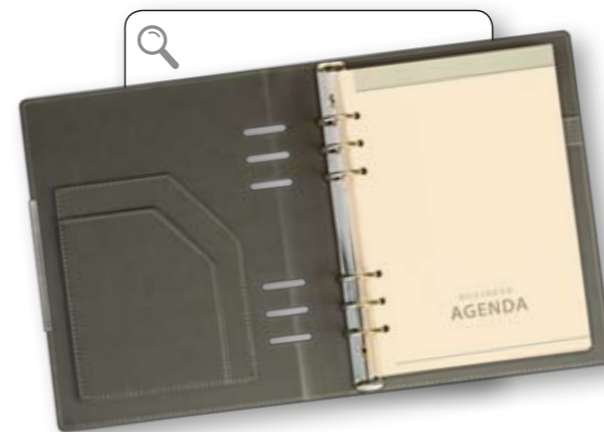

PACKING

Weight/box: 7,2 kg

Size/box: 380x250x240 mm

SCREEN PRINTING

LASER

EMBOSSING

FOIL STAMPING

Burgundy - 24

Black - 80

Red - 20

Lime - 47

Gold - 12

Bottle green - 45

French navy - 55

Orange - 16

Royal blue - 50

Emerald - 46

Pink - 30

Brown - 63