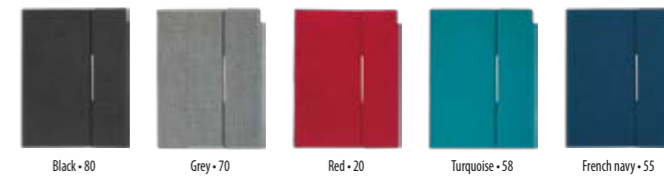

Decorative clip

PACKING:

Vacuum packing

PACKING

Weight/box: 7,3 kg

Size/box: 425x230x175 mm

TREND 136.307

AGENDA WITH MECHANISM A5